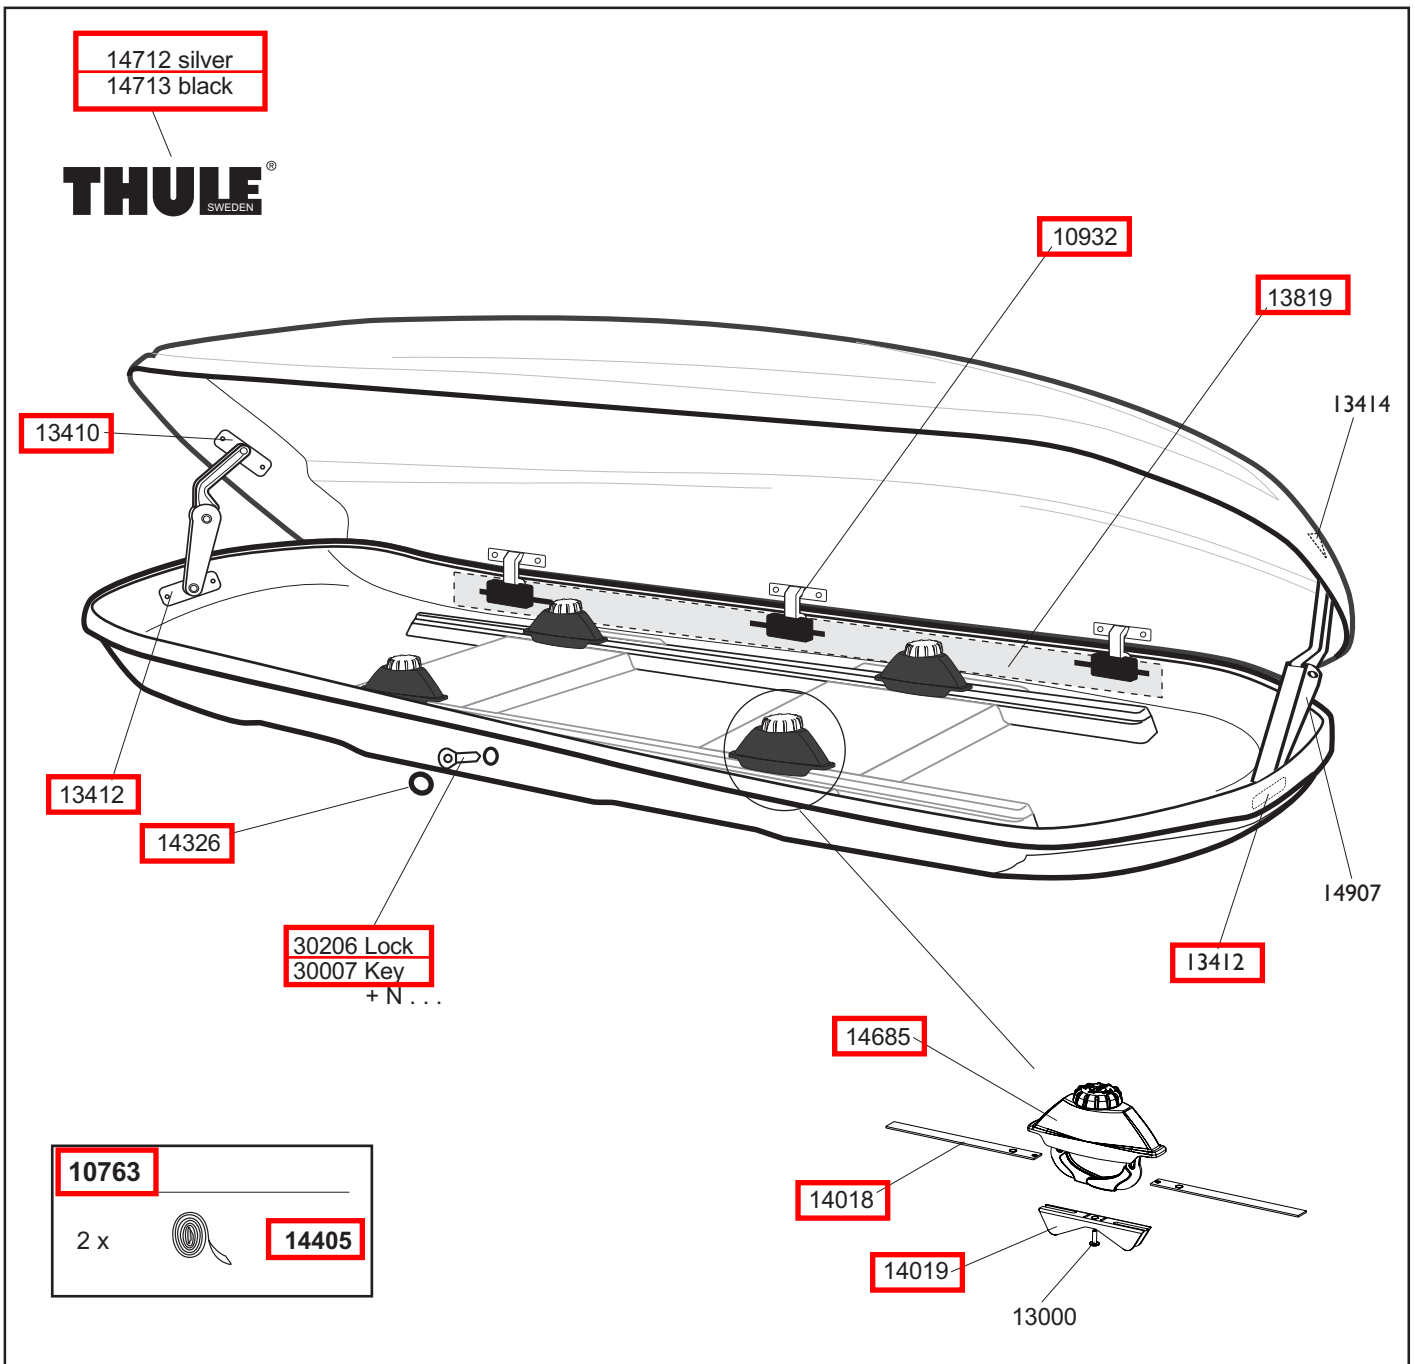

THULE Spirit 820

Packaging

Product	EAN	Kg	L/W/H in cm
633	4002253603003	32	231/83/37
636	4002253603010	32	231/83/37
650	4002253603027	32	231/83/37
659	4002253603034	32	231/83/37

Vehicle	Pcs
Truck	96
20" Container	42
40" Container	84
40" High cube container	96