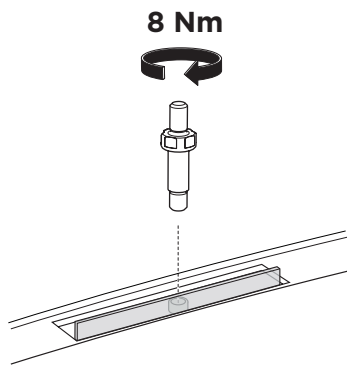

1

Kit 187173

BMW 2-Series (G42), 2-dr Coupé, 22-
BMW 4-Series (G22), 2-dr Coupé, 21-

This kit is only for vehicles with fixpoint mounting.

3

4

5

6