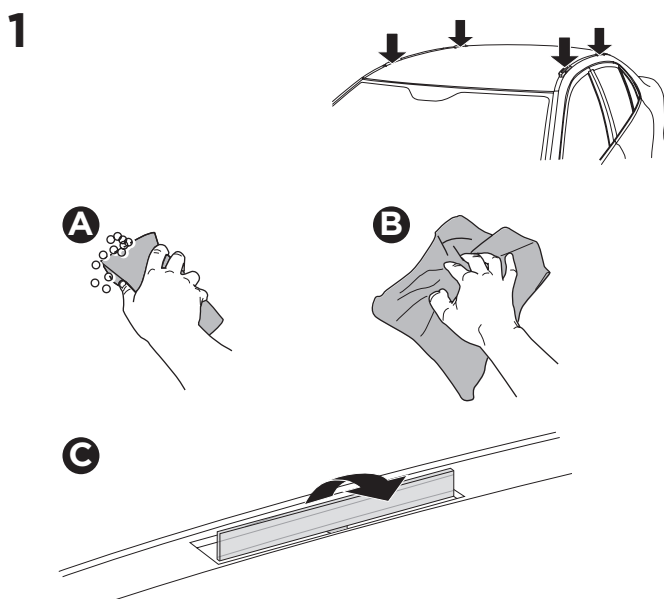

1

Kit 187173

BMW 2-Series (G42), 2-dr Coupé, 22-
BMW 4-Series (G22), 2-dr Coupé, 21-

This kit is only for vehicles with fixpoint mounting.

3

4

5

6