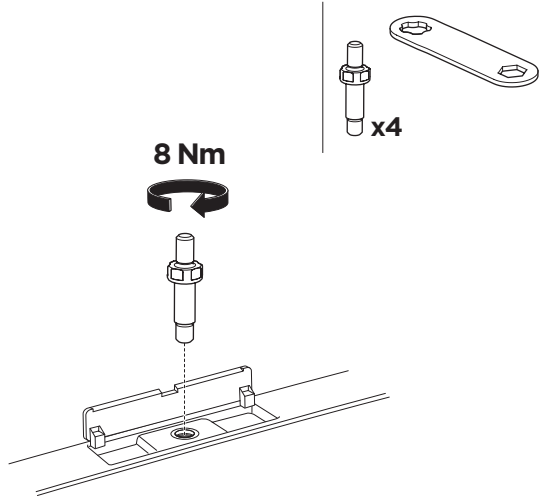

## Kit 187088

CITROËN C4, 3-dr Hatchback, 05-09  
 CITROËN C4, 5-dr Hatchback, 05-09

ISO 11154-E

This kit is only for vehicles with fixpoint mounting.

3

4

5

6