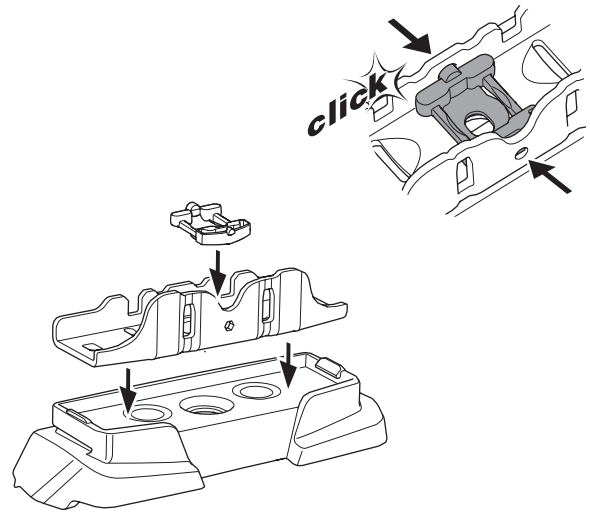

## Kit 187088

CITROËN C4, 3-dr Hatchback, 05-09  
 CITROËN C4, 5-dr Hatchback, 05-09

ISO 11154-E

This kit is only for vehicles with fixpoint mounting.

3

4

5

6