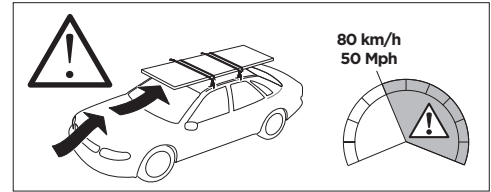

## Kit 187088

CITROËN C4, 3-dr Hatchback, 05-09  
 CITROËN C4, 5-dr Hatchback, 05-09

ISO 11154-E

This kit is only for vehicles with fixpoint mounting.

3

4

5

6