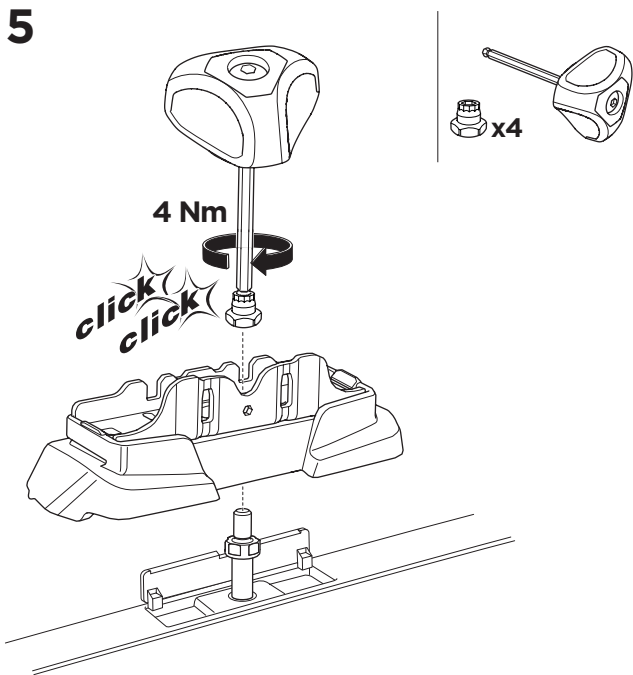

## Kit 187088

CITROËN C4, 3-dr Hatchback, 05-09  
 CITROËN C4, 5-dr Hatchback, 05-09

ISO 11154-E

This kit is only for vehicles with fixpoint mounting.

3

4

5

6