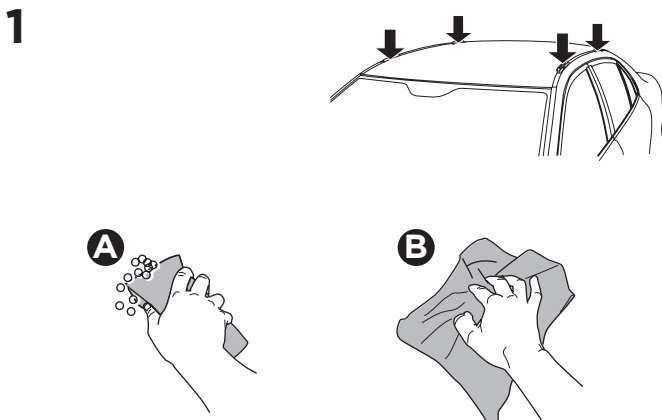

## Kit 187088

CITROËN C4, 3-dr Hatchback, 05-09  
 CITROËN C4, 5-dr Hatchback, 05-09

ISO 11154-E

This kit is only for vehicles with fixpoint mounting.

3

4

5

6