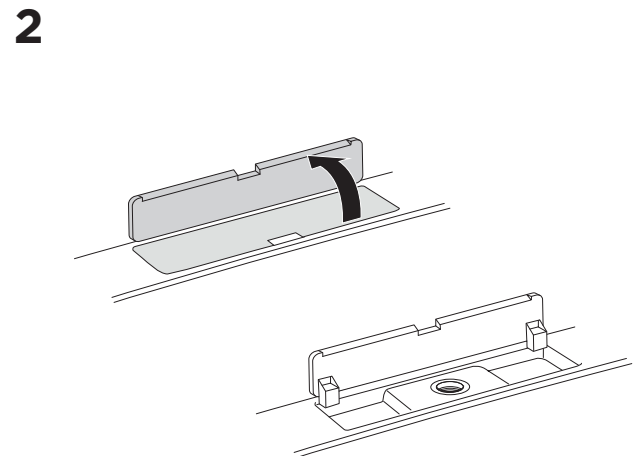

## Kit 187088

CITROËN C4, 3-dr Hatchback, 05-09  
 CITROËN C4, 5-dr Hatchback, 05-09

ISO 11154-E

This kit is only for vehicles with fixpoint mounting.

3

4

5

6