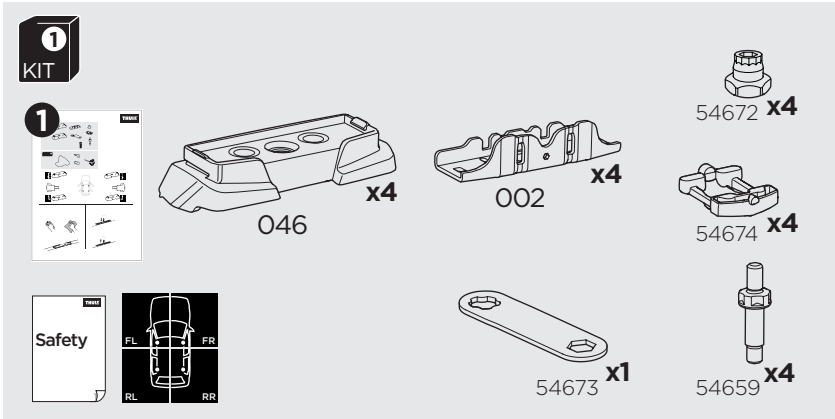

## Kit 187088

CITROËN C4, 3-dr Hatchback, 05-09  
 CITROËN C4, 5-dr Hatchback, 05-09

ISO 11154-E

This kit is only for vehicles with fixpoint mounting.

3

4

5

6