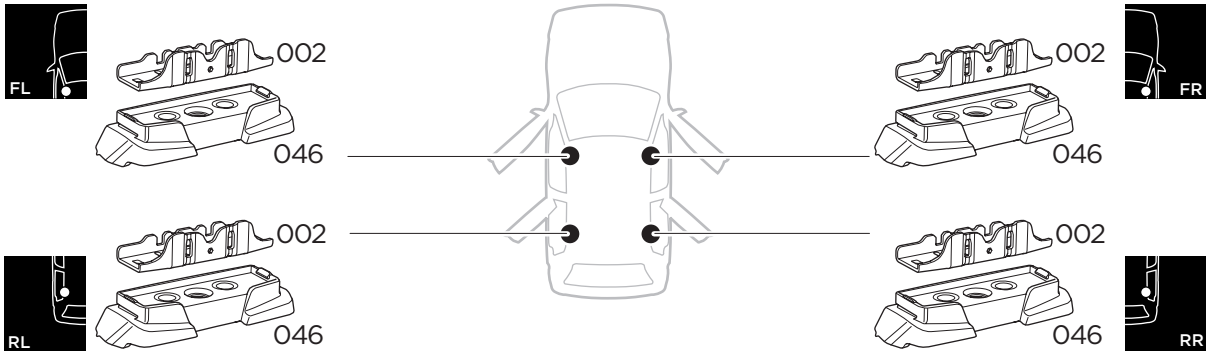

## Kit 187088

CITROËN C4, 3-dr Hatchback, 05-09  
 CITROËN C4, 5-dr Hatchback, 05-09

ISO 11154-E

This kit is only for vehicles with fixpoint mounting.

3

4

5

6