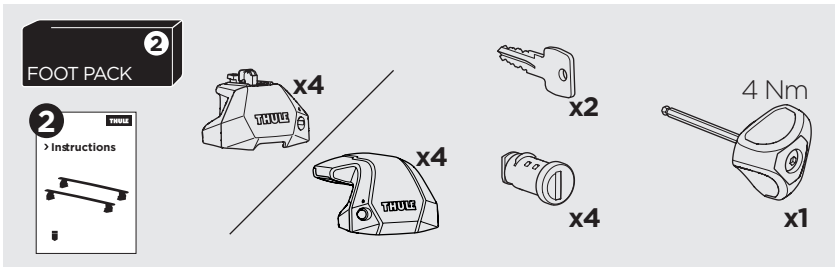

## Kit 187088

CITROËN C4, 3-dr Hatchback, 05-09  
 CITROËN C4, 5-dr Hatchback, 05-09

ISO 11154-E

This kit is only for vehicles with fixpoint mounting.

3

4

5

6