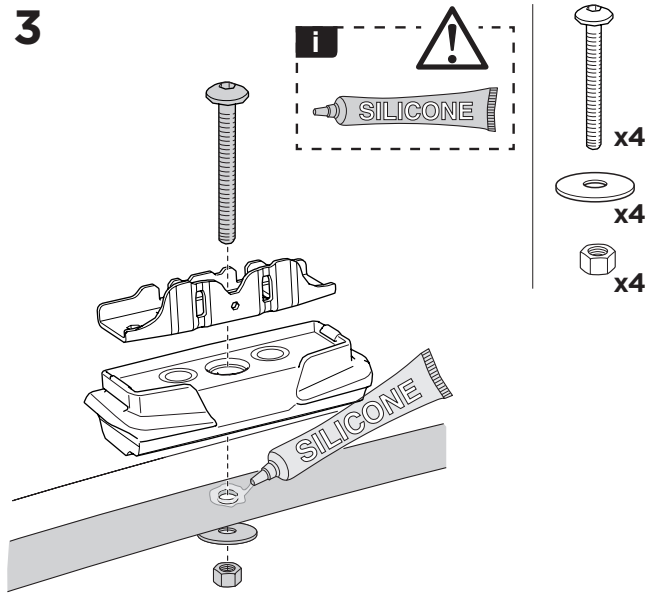

2 MERCEDES
VOLKSWAGEN

FORD

3

4

1

2

**MERCEDES
VOLKSWAGEN**

FORD