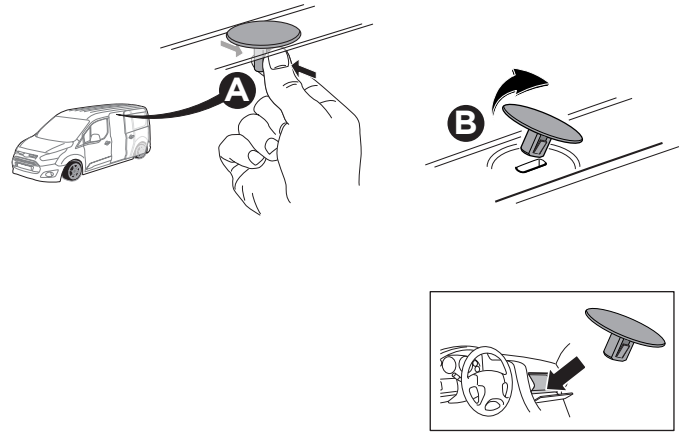

2 MERCEDES
VOLKSWAGEN

FORD

3

4

1

2

**MERCEDES
VOLKSWAGEN**

FORD