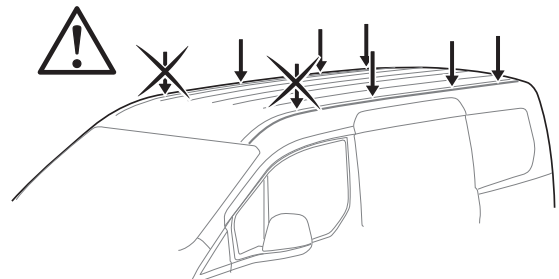

1

Kit 187029

FORD Transit Connect, 4-dr Van, 14-
MERCEDES Sprinter, 4-dr Van, 06-
VOLKSWAGEN Crafter, 4-dr Van, 06-16
VOLKSWAGEN Crafter, 4-dr Van, 17-

ISO 11154-E

This kit is only for vehicles with fixpoint mounting.

1 MERCEDES VOLKSWAGEN

FORD