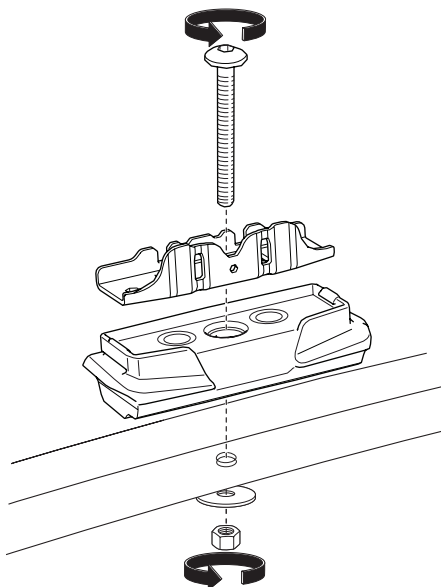

2 MERCEDES
VOLKSWAGEN

FORD

3

4

1

2

**MERCEDES
VOLKSWAGEN**

FORD