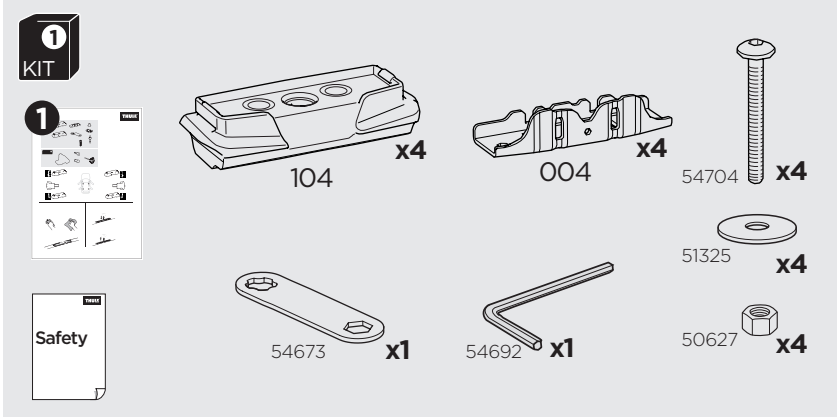

1

Kit 187029

FORD Transit Connect, 4-dr Van, 14-
 MERCEDES Sprinter, 4-dr Van, 06-
 VOLKSWAGEN Crafter, 4-dr Van, 06-16
 VOLKSWAGEN Crafter, 4-dr Van, 17-

ISO 11154-E

This kit is only for vehicles with fixpoint mounting.