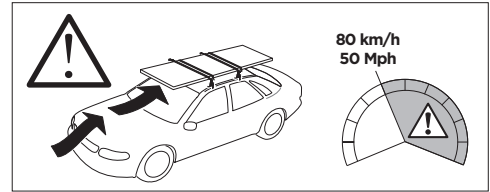

1

Kit 187029

FORD Transit Connect, 4-dr Van, 14-
 MERCEDES Sprinter, 4-dr Van, 06-
 VOLKSWAGEN Crafter, 4-dr Van, 06-16
 VOLKSWAGEN Crafter, 4-dr Van, 17-

ISO 11154-E

This kit is only for vehicles with fixpoint mounting.