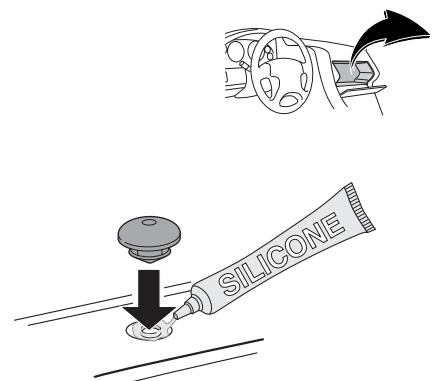

2

**MERCEDES
VOLKSWAGEN**