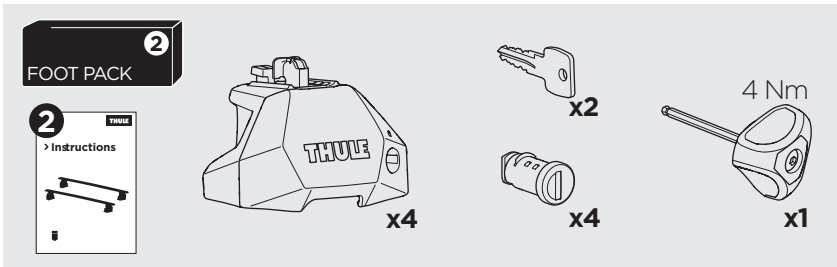

1

Kit 187029

FORD Transit Connect, 4-dr Van, 14-
 MERCEDES Sprinter, 4-dr Van, 06-
 VOLKSWAGEN Crafter, 4-dr Van, 06-16
 VOLKSWAGEN Crafter, 4-dr Van, 17-

ISO 11154-E

This kit is only for vehicles with fixpoint mounting.