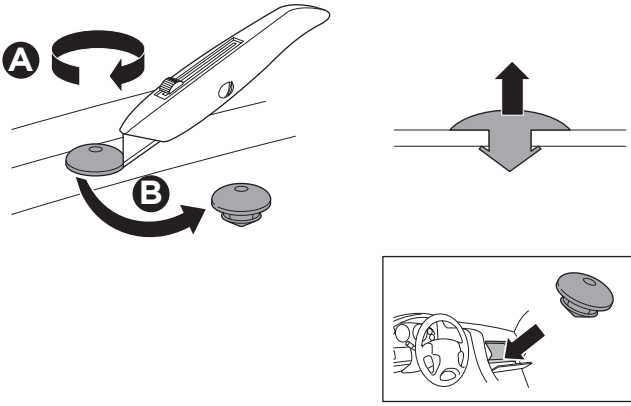

2 MERCEDES
VOLKSWAGEN