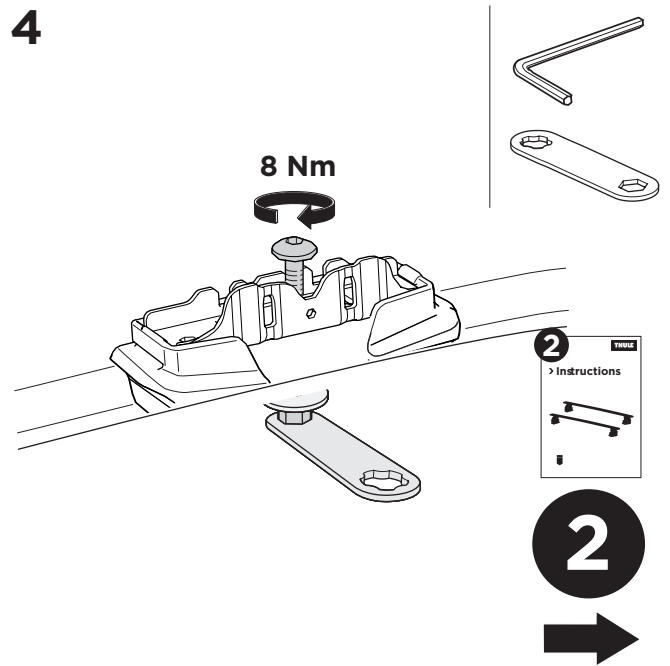

2 MERCEDES
VOLKSWAGEN

FORD

3

4

1

2

**MERCEDES
VOLKSWAGEN**

FORD