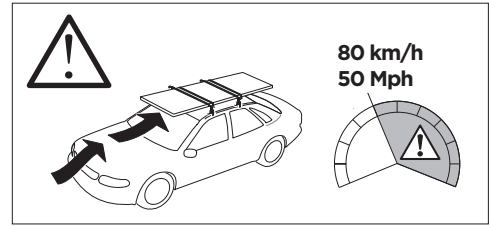

1

Kit 186168 CADILLAC XT6, 5-dr SUV, 20-

ISO 11154-E

This kit is only for vehicles with flush railing.

1 KIT + **2** FOOT PACK

1

Evo

Edge