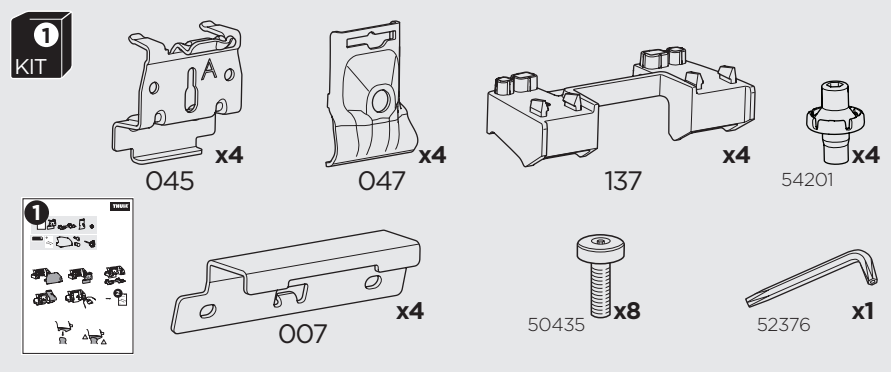

1

Kit 186168 CADILLAC XT6, 5-dr SUV, 20-

ISO 11154-E

This kit is only for vehicles with flush railing.

1 KIT + **2** FOOT PACK

1

Evo

Edge

2

3

4

5

2 THULE

> Instructions

2