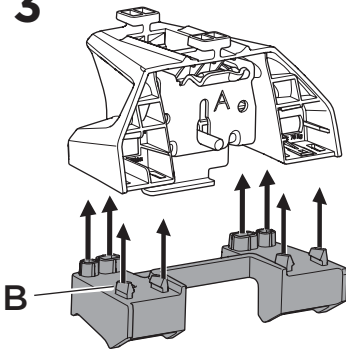

1 KIT + **2** FOOT PACK

1

Evo

Edge

2

3

4

5

2 THULE

> Instructions

2