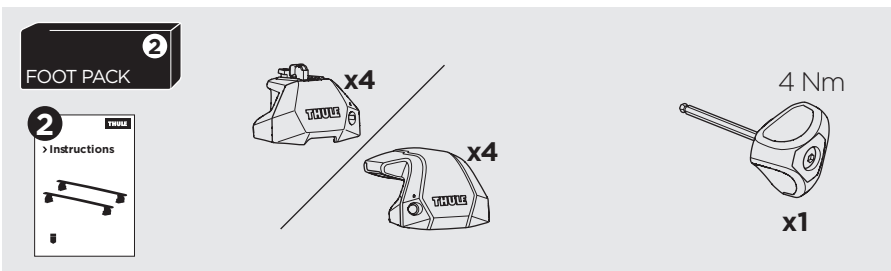

1

Kit 186168 CADILLAC XT6, 5-dr SUV, 20-

ISO 11154-E

This kit is only for vehicles with flush railing.

1 KIT + **2** FOOT PACK

1

Evo

Edge