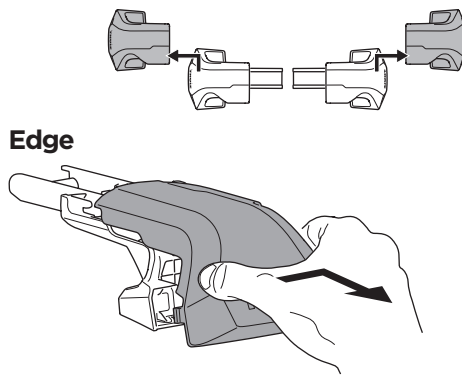

1

Kit 186168 CADILLAC XT6, 5-dr SUV, 20-

ISO 11154-E

This kit is only for vehicles with flush railing.

1 KIT + **2** FOOT PACK

1

Evo

Edge