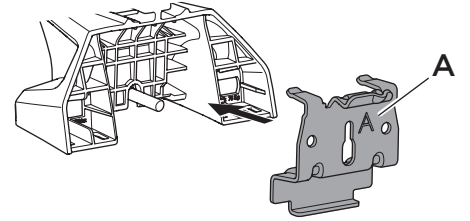

1 KIT + **2** FOOT PACK

1

Evo

Edge

2

3

4

5

2 THULE

> Instructions

2