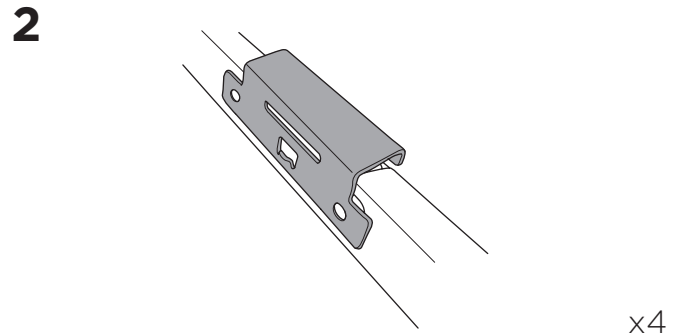

1

Kit 186168 CADILLAC XT6, 5-dr SUV, 20-

ISO 11154-E

This kit is only for vehicles with flush railing.

1 KIT + **2** FOOT PACK

1

Evo

Edge