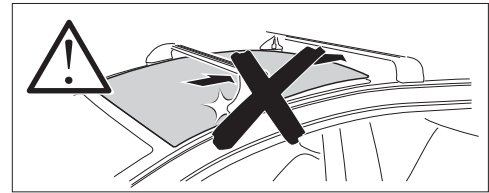

1

Kit 186168 CADILLAC XT6, 5-dr SUV, 20-

ISO 11154-E

This kit is only for vehicles with flush railing.

1 KIT + **2** FOOT PACK

1

Evo

Edge