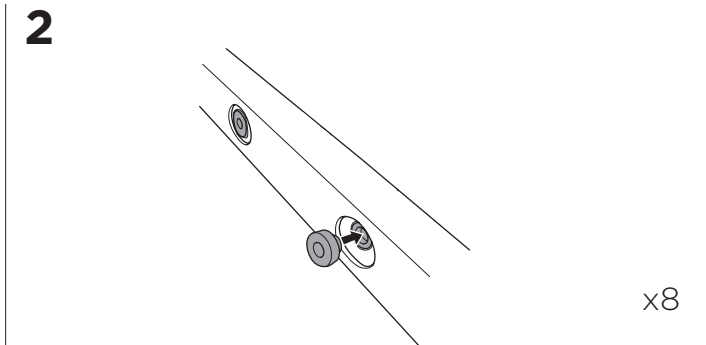

1

Kit 186069

HONDA CR-V, 5-dr SUV, 12-16* / 12-18

*North America

ISO 11154-E

This kit is only for vehicles with flush railing.

1
KIT + **2**
FOOT PACK

1

Evo

Edge

2

3

B

4

5

2