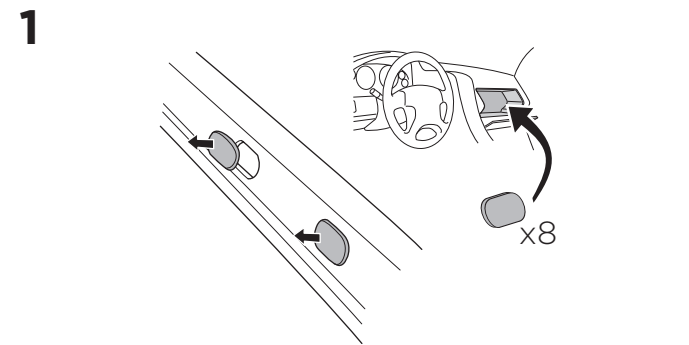

1

Kit 186069

HONDA CR-V, 5-dr SUV, 12-16* / 12-18

*North America

ISO 11154-E

This kit is only for vehicles with flush railing.

1
KIT + **2**
FOOT PACK

1

Evo

Edge

2

3

B

4

5

2