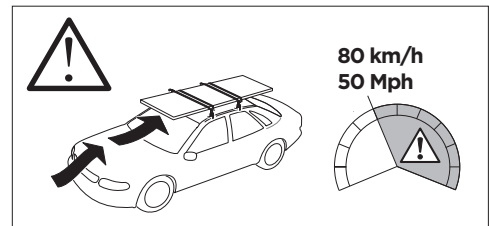

1

Kit 186069

HONDA CR-V, 5-dr SUV, 12-16* / 12-18

*North America

ISO 11154-E

This kit is only for vehicles with flush railing.

1
KIT + **2**
FOOT PACK

1