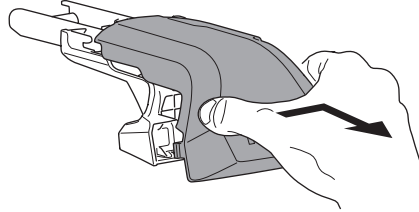

1
KIT + **2**
FOOT PACK

1

Evo

Edge

2

3

B

4

5

2

> Instructions

2

i