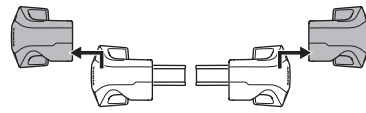

1

Kit 186069

HONDA CR-V, 5-dr SUV, 12-16* / 12-18

*North America

ISO 11154-E

This kit is only for vehicles with flush railing.

1
KIT + **2**
FOOT PACK

1

Evo

Edge

2

3

B

4

5

2