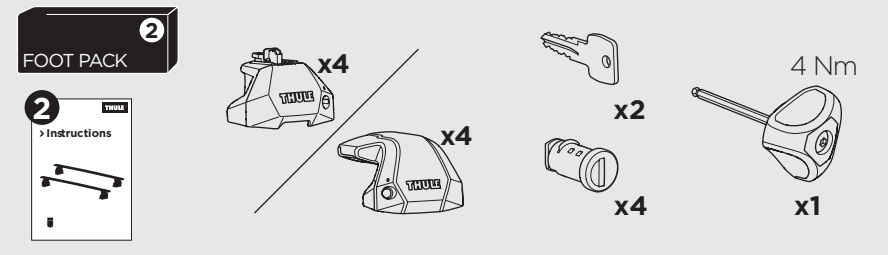

1

Kit 186069

HONDA CR-V, 5-dr SUV, 12-16* / 12-18

*North America

ISO 11154-E

This kit is only for vehicles with flush railing.

1
KIT + **2**
FOOT PACK

1

Evo

Edge

2

3

B

4

5

2