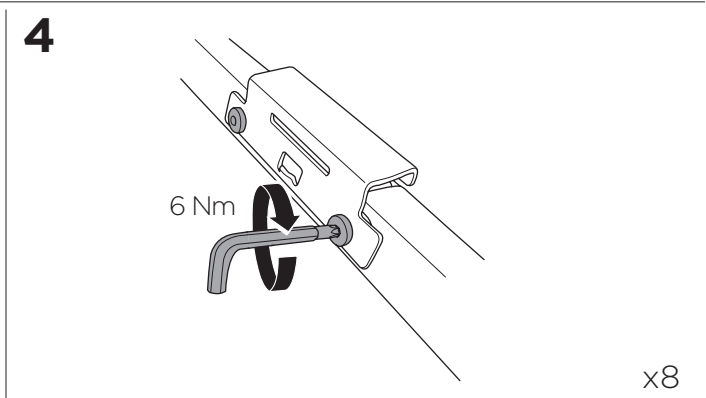

1

Kit 186069

HONDA CR-V, 5-dr SUV, 12-16* / 12-18

*North America

ISO 11154-E

This kit is only for vehicles with flush railing.

1
KIT + **2**
FOOT PACK

1