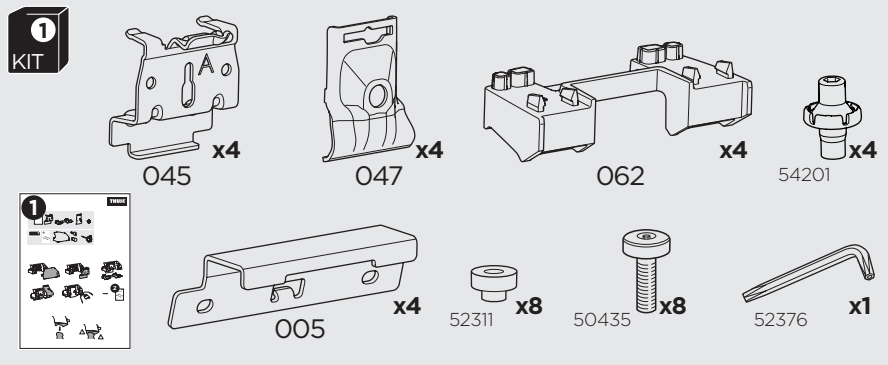

1

Kit 186069

HONDA CR-V, 5-dr SUV, 12-16* / 12-18

*North America

ISO 11154-E

This kit is only for vehicles with flush railing.

1
KIT + **2**
FOOT PACK

1

Evo

Edge

2

3

B

4

5

2