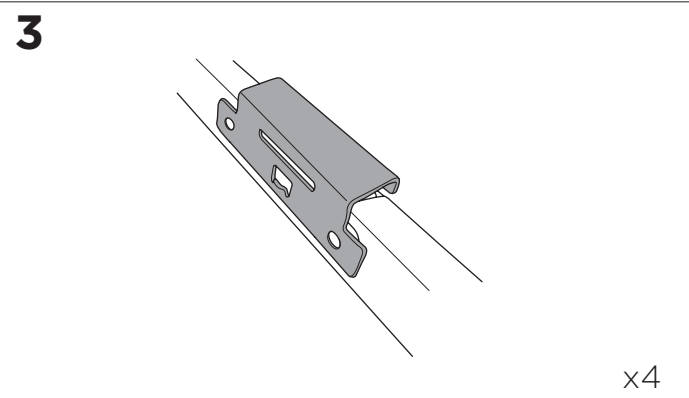

1

Kit 186069

HONDA CR-V, 5-dr SUV, 12-16* / 12-18

*North America

ISO 11154-E

This kit is only for vehicles with flush railing.

1
KIT + **2**
FOOT PACK

1

Evo

Edge

2

3

B

4

5

2