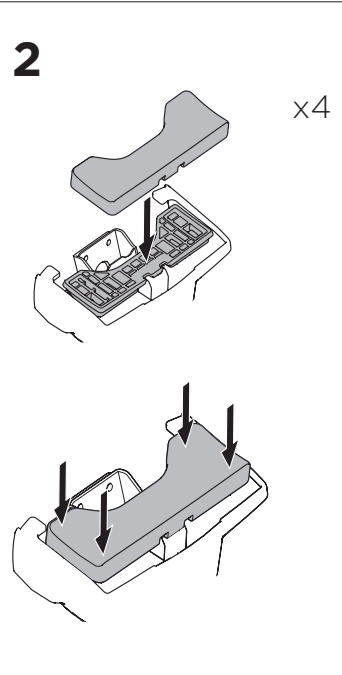

1

Kit 145347

HONDA City (VII), 5-dr Hatchback, 20-

HONDA City (VII), 4-dr Sedan, 19-

ISO 11154-E

Bring your life
thule.com

THULE WingBar Evo THULE WingBar Edge THULE WingBar THULE SquareBar Evo	Evo X (scale)	Edge X (scale)
HONDA City (VII), 5-dr Hatchback, 20-	38	C
HONDA City (VII), 4-dr Sedan, 19-	39	A

THULE ProBar Evo THULE SlideBar Evo	X (mm/inch)
HONDA City (VII), 5-dr Hatchback, 20-	1031 mm / 40 5/8"
HONDA City (VII), 4-dr Sedan, 19-	1041 mm / 41"

THULE WingBar Evo THULE WingBar Edge THULE WingBar THULE SquareBar Evo	Evo Y (scale)	Edge Y (scale)
HONDA City (VII), 5-dr Hatchback, 20-	32,5	N
HONDA City (VII), 4-dr Sedan, 19-	33	M

THULE ProBar Evo THULE SlideBar Evo	Y (mm/inch)
HONDA City (VII), 5-dr Hatchback, 20-	976 mm / 38 3/8"
HONDA City (VII), 4-dr Sedan, 19-	981 mm / 38 5/8"

	W (mm/inch)	Z (mm/inch)
HONDA City (VII), 5-dr Hatchback, 20-	700 mm / 27 1/8"	180 mm / 7 1/8"
HONDA City (VII), 4-dr Sedan, 19-	700 mm / 27 1/8"	180 mm / 7 1/8"