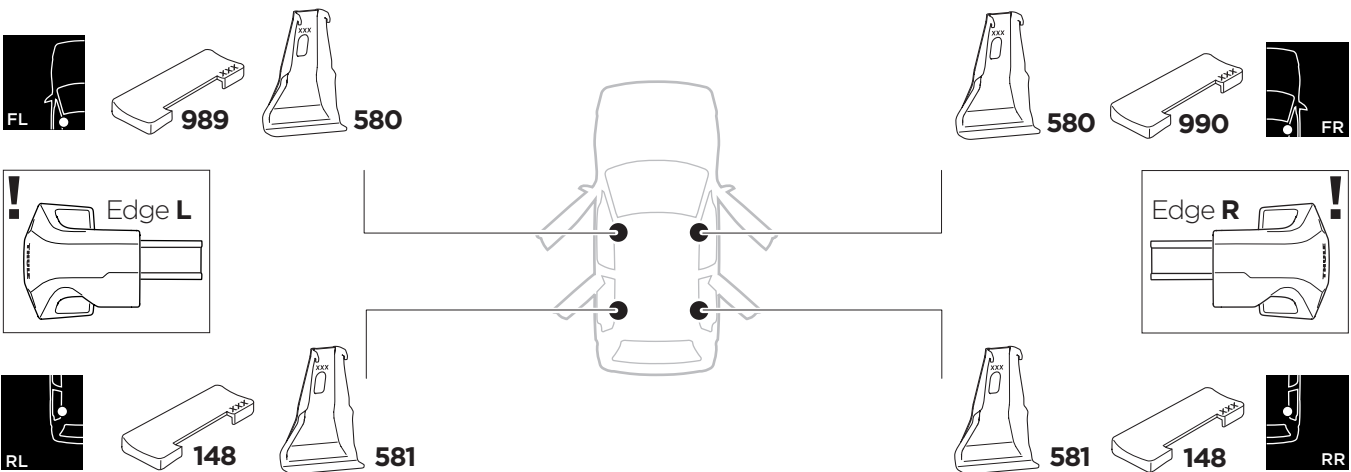

1

Kit 145347

HONDA City (VII), 5-dr Hatchback, 20-

HONDA City (VII), 4-dr Sedan, 19-

ISO 11154-E

Bring your life
thule.com

THULE WingBar Evo THULE WingBar Edge THULE WingBar THULE SquareBar Evo	Evo X (scale)	Edge X (scale)
HONDA City (VII), 5-dr Hatchback, 20-	38	C
HONDA City (VII), 4-dr Sedan, 19-	39	A

THULE ProBar Evo THULE SlideBar Evo	X (mm/inch)
HONDA City (VII), 5-dr Hatchback, 20-	1031 mm / 40 5/8"
HONDA City (VII), 4-dr Sedan, 19-	1041 mm / 41"

THULE WingBar Evo THULE WingBar Edge THULE WingBar THULE SquareBar Evo	Evo Y (scale)	Edge Y (scale)
HONDA City (VII), 5-dr Hatchback, 20-	32,5	N
HONDA City (VII), 4-dr Sedan, 19-	33	M

THULE ProBar Evo THULE SlideBar Evo	Y (mm/inch)
HONDA City (VII), 5-dr Hatchback, 20-	976 mm / 38 3/8"
HONDA City (VII), 4-dr Sedan, 19-	981 mm / 38 5/8"

	W (mm/inch)	Z (mm/inch)
HONDA City (VII), 5-dr Hatchback, 20-	700 mm / 27 1/8"	180 mm / 7 1/8"
HONDA City (VII), 4-dr Sedan, 19-	700 mm / 27 1/8"	180 mm / 7 1/8"