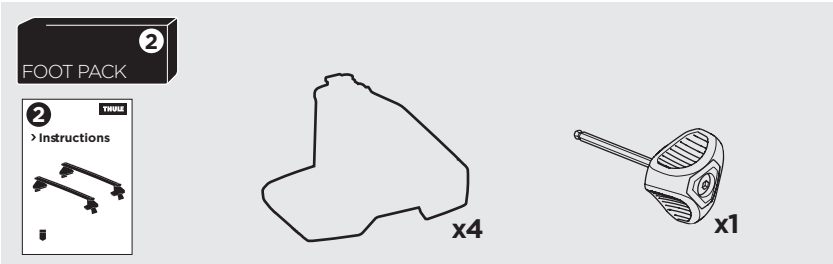

1

Kit 145347

HONDA City (VII), 5-dr Hatchback, 20-

HONDA City (VII), 4-dr Sedan, 19-

ISO 11154-E

Bring your life
thule.com

THULE WingBar Evo THULE WingBar Edge THULE WingBar THULE SquareBar Evo	Evo X (scale)	Edge X (scale)
HONDA City (VII), 5-dr Hatchback, 20-	38	C
HONDA City (VII), 4-dr Sedan, 19-	39	A

THULE ProBar Evo THULE SlideBar Evo	X (mm/inch)
HONDA City (VII), 5-dr Hatchback, 20-	1031 mm / 40 5/8"
HONDA City (VII), 4-dr Sedan, 19-	1041 mm / 41"

THULE WingBar Evo THULE WingBar Edge THULE WingBar THULE SquareBar Evo	Evo Y (scale)	Edge Y (scale)
HONDA City (VII), 5-dr Hatchback, 20-	32,5	N
HONDA City (VII), 4-dr Sedan, 19-	33	M

THULE ProBar Evo THULE SlideBar Evo	Y (mm/inch)
HONDA City (VII), 5-dr Hatchback, 20-	976 mm / 38 3/8"
HONDA City (VII), 4-dr Sedan, 19-	981 mm / 38 5/8"

	W (mm/inch)	Z (mm/inch)
HONDA City (VII), 5-dr Hatchback, 20-	700 mm / 27 1/8"	180 mm / 7 1/8"
HONDA City (VII), 4-dr Sedan, 19-	700 mm / 27 1/8"	180 mm / 7 1/8"