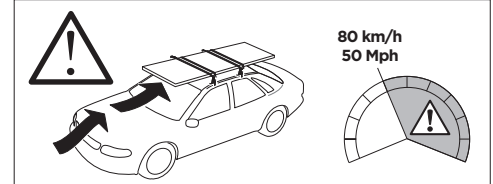

1

Kit 145347

HONDA City (VII), 5-dr Hatchback, 20-

HONDA City (VII), 4-dr Sedan, 19-

ISO 11154-E

Bring your life
thule.com

THULE WingBar Evo THULE WingBar Edge THULE WingBar THULE SquareBar Evo	Evo X (scale)	Edge X (scale)
HONDA City (VII), 5-dr Hatchback, 20-	38	C
HONDA City (VII), 4-dr Sedan, 19-	39	A

THULE ProBar Evo THULE SlideBar Evo	X (mm/inch)
HONDA City (VII), 5-dr Hatchback, 20-	1031 mm / 40 5/8"
HONDA City (VII), 4-dr Sedan, 19-	1041 mm / 41"

THULE WingBar Evo THULE WingBar Edge THULE WingBar THULE SquareBar Evo	Evo Y (scale)	Edge Y (scale)
HONDA City (VII), 5-dr Hatchback, 20-	32,5	N
HONDA City (VII), 4-dr Sedan, 19-	33	M

THULE ProBar Evo THULE SlideBar Evo	Y (mm/inch)
HONDA City (VII), 5-dr Hatchback, 20-	976 mm / 38 3/8"
HONDA City (VII), 4-dr Sedan, 19-	981 mm / 38 5/8"

	W (mm/inch)	Z (mm/inch)
HONDA City (VII), 5-dr Hatchback, 20-	700 mm / 27 1/8"	180 mm / 7 1/8"
HONDA City (VII), 4-dr Sedan, 19-	700 mm / 27 1/8"	180 mm / 7 1/8"