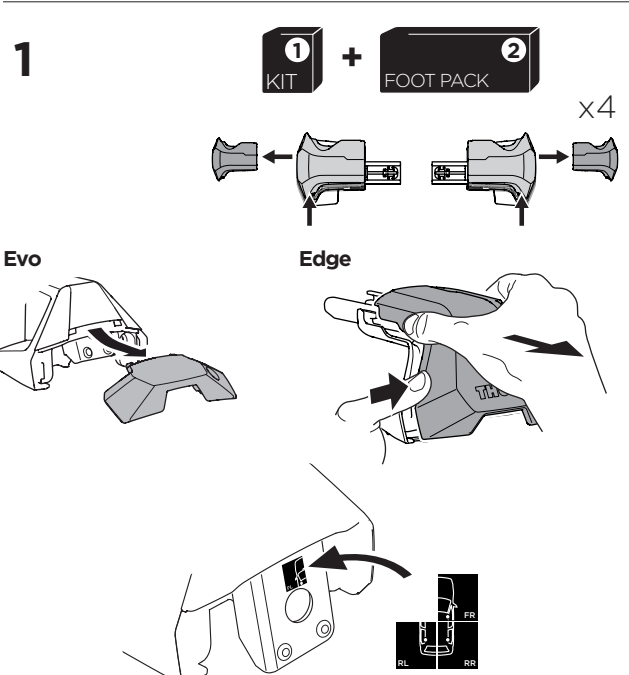

1

Kit 145347

HONDA City (VII), 5-dr Hatchback, 20-

HONDA City (VII), 4-dr Sedan, 19-

ISO 11154-E

Bring your life
thule.com

THULE WingBar Evo THULE WingBar Edge THULE WingBar THULE SquareBar Evo	Evo X (scale)	Edge X (scale)
HONDA City (VII), 5-dr Hatchback, 20-	38	C
HONDA City (VII), 4-dr Sedan, 19-	39	A

THULE ProBar Evo THULE SlideBar Evo	X (mm/inch)
HONDA City (VII), 5-dr Hatchback, 20-	1031 mm / 40 5/8"
HONDA City (VII), 4-dr Sedan, 19-	1041 mm / 41"

THULE WingBar Evo THULE WingBar Edge THULE WingBar THULE SquareBar Evo	Evo Y (scale)	Edge Y (scale)
HONDA City (VII), 5-dr Hatchback, 20-	32,5	N
HONDA City (VII), 4-dr Sedan, 19-	33	M

THULE ProBar Evo THULE SlideBar Evo	Y (mm/inch)
HONDA City (VII), 5-dr Hatchback, 20-	976 mm / 38 3/8"
HONDA City (VII), 4-dr Sedan, 19-	981 mm / 38 5/8"

	W (mm/inch)	Z (mm/inch)
HONDA City (VII), 5-dr Hatchback, 20-	700 mm / 27 1/8"	180 mm / 7 1/8"
HONDA City (VII), 4-dr Sedan, 19-	700 mm / 27 1/8"	180 mm / 7 1/8"