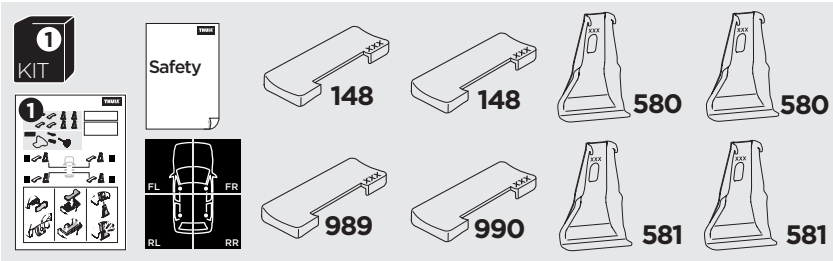

1

Kit 145347

HONDA City (VII), 5-dr Hatchback, 20-

HONDA City (VII), 4-dr Sedan, 19-

ISO 11154-E

Bring your life
thule.com

THULE WingBar Evo THULE WingBar Edge THULE WingBar THULE SquareBar Evo	Evo X (scale)	Edge X (scale)
HONDA City (VII), 5-dr Hatchback, 20-	38	C
HONDA City (VII), 4-dr Sedan, 19-	39	A

THULE ProBar Evo THULE SlideBar Evo	X (mm/inch)
HONDA City (VII), 5-dr Hatchback, 20-	1031 mm / 40 5/8"
HONDA City (VII), 4-dr Sedan, 19-	1041 mm / 41"

THULE WingBar Evo THULE WingBar Edge THULE WingBar THULE SquareBar Evo	Evo Y (scale)	Edge Y (scale)
HONDA City (VII), 5-dr Hatchback, 20-	32,5	N
HONDA City (VII), 4-dr Sedan, 19-	33	M

THULE ProBar Evo THULE SlideBar Evo	Y (mm/inch)
HONDA City (VII), 5-dr Hatchback, 20-	976 mm / 38 3/8"
HONDA City (VII), 4-dr Sedan, 19-	981 mm / 38 5/8"

	W (mm/inch)	Z (mm/inch)
HONDA City (VII), 5-dr Hatchback, 20-	700 mm / 27 1/8"	180 mm / 7 1/8"
HONDA City (VII), 4-dr Sedan, 19-	700 mm / 27 1/8"	180 mm / 7 1/8"