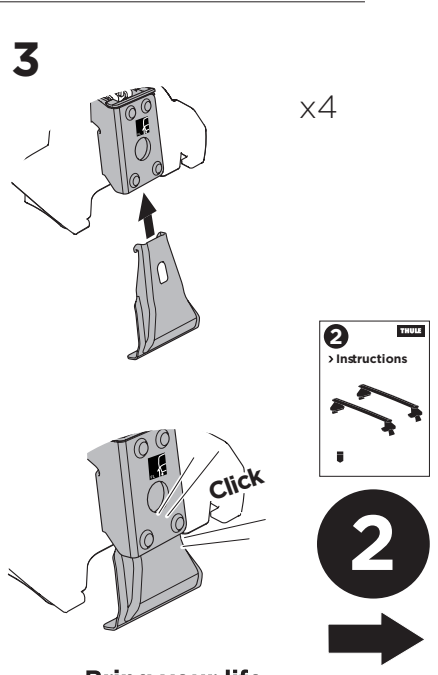

1

Kit 145347

HONDA City (VII), 5-dr Hatchback, 20-

HONDA City (VII), 4-dr Sedan, 19-

ISO 11154-E

Bring your life
thule.com

THULE WingBar Evo THULE WingBar Edge THULE WingBar THULE SquareBar Evo	Evo X (scale)	Edge X (scale)
HONDA City (VII), 5-dr Hatchback, 20-	38	C
HONDA City (VII), 4-dr Sedan, 19-	39	A

THULE ProBar Evo THULE SlideBar Evo	X (mm/inch)
HONDA City (VII), 5-dr Hatchback, 20-	1031 mm / 40 5/8"
HONDA City (VII), 4-dr Sedan, 19-	1041 mm / 41"

THULE WingBar Evo THULE WingBar Edge THULE WingBar THULE SquareBar Evo	Evo Y (scale)	Edge Y (scale)
HONDA City (VII), 5-dr Hatchback, 20-	32,5	N
HONDA City (VII), 4-dr Sedan, 19-	33	M

THULE ProBar Evo THULE SlideBar Evo	Y (mm/inch)
HONDA City (VII), 5-dr Hatchback, 20-	976 mm / 38 3/8"
HONDA City (VII), 4-dr Sedan, 19-	981 mm / 38 5/8"

	W (mm/inch)	Z (mm/inch)
HONDA City (VII), 5-dr Hatchback, 20-	700 mm / 27 1/8"	180 mm / 7 1/8"
HONDA City (VII), 4-dr Sedan, 19-	700 mm / 27 1/8"	180 mm / 7 1/8"