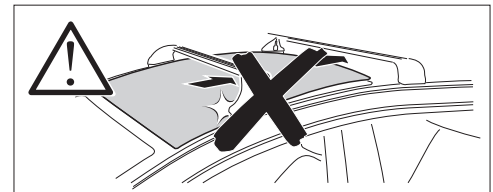

1

Kit 145347

HONDA City (VII), 5-dr Hatchback, 20-

HONDA City (VII), 4-dr Sedan, 19-

ISO 11154-E

Bring your life
thule.com

THULE WingBar Evo THULE WingBar Edge THULE WingBar THULE SquareBar Evo	Evo X (scale)	Edge X (scale)
HONDA City (VII), 5-dr Hatchback, 20-	38	C
HONDA City (VII), 4-dr Sedan, 19-	39	A

THULE ProBar Evo THULE SlideBar Evo	X (mm/inch)
HONDA City (VII), 5-dr Hatchback, 20-	1031 mm / 40 5/8"
HONDA City (VII), 4-dr Sedan, 19-	1041 mm / 41"

THULE WingBar Evo THULE WingBar Edge THULE WingBar THULE SquareBar Evo	Evo Y (scale)	Edge Y (scale)
HONDA City (VII), 5-dr Hatchback, 20-	32,5	N
HONDA City (VII), 4-dr Sedan, 19-	33	M