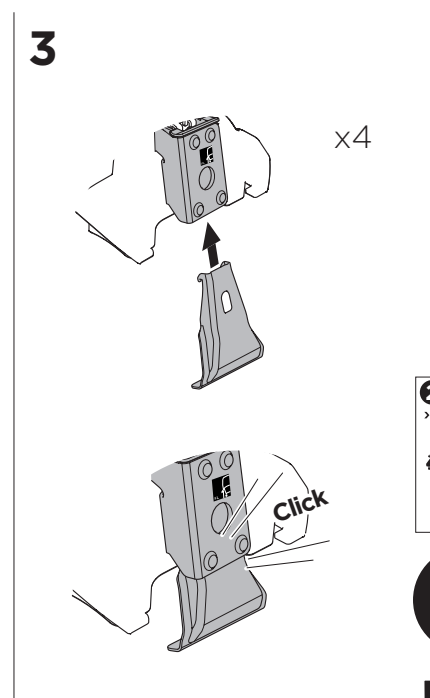

1

Kit 5194

TOYOTA Alphard, 5-dr MPV, 15-
TOYOTA Vellfire, 5-dr MPV, 15-

ISO 11154-E

THULE WingBar Evo	THULE WingBar Edge	THULE WingBar	THULE SquareBar	Evo X (scale)	Edge X (scale)
TOYOTA Alphard, 5-dr MPV, 15-				64	N/A
TOYOTA Vellfire, 5-dr MPV, 15-				64	N/A

THULE ProBar	THULE SlideBar			X (mm/inch)	
TOYOTA Alphard, 5-dr MPV, 15-				1289 mm / 50 3/4"	
TOYOTA Vellfire, 5-dr MPV, 15-				1289 mm / 50 3/4"	

THULE WingBar Evo	THULE WingBar Edge	THULE WingBar	THULE SquareBar	Evo Y (scale)	Edge Y (scale)
TOYOTA Alphard, 5-dr MPV, 15-				63,5	N/A
TOYOTA Vellfire, 5-dr MPV, 15-				63,5	N/A

THULE ProBar	THULE SlideBar			Y (mm/inch)	
TOYOTA Alphard, 5-dr MPV, 15-				1289 mm / 50 3/4"	
TOYOTA Vellfire, 5-dr MPV, 15-				1289 mm / 50 3/4"	

	W (mm/inch)	Z (mm/inch)
TOYOTA Alphard, 5-dr MPV, 15-	750 mm / 29 1/2"	800 mm / 31 1/2"
TOYOTA Vellfire, 5-dr MPV, 15-	750 mm / 29 1/2"	800 mm / 31 1/2"