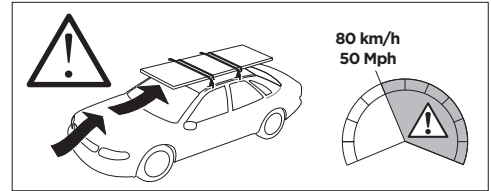

1

Kit 5074

FORD Edge, 5-dr SUV, 15-
FORD Endura, 5-dr SUV, *18-

*Australia

ISO 11154-E