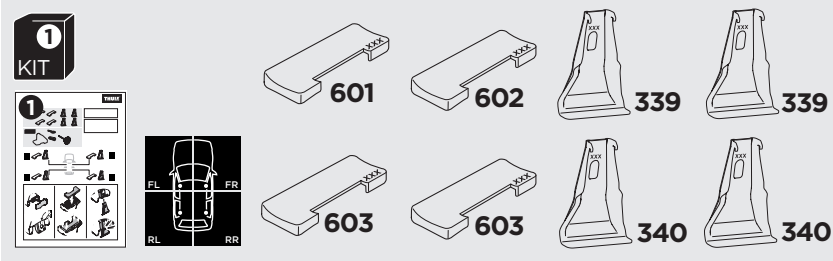

1

Kit 5068 MAZDA CX-9, 5-dr SUV, 16-

ISO 11154-E

THULE WingBar Evo	THULE WingBar Edge	THULE WingBar	THULE SquareBar	Evo X (scale)	Edge X (scale)
MAZDA CX-9, 5-dr SUV, 16-				50	0

THULE ProBar	THULE SlideBar	X (mm/inch)
MAZDA CX-9, 5-dr SUV, 16-		1151 mm / 45 3/8"

THULE WingBar Evo	THULE WingBar Edge	THULE WingBar	THULE SquareBar	Evo Y (scale)	Edge Y (scale)
MAZDA CX-9, 5-dr SUV, 16-				45,5	F

THULE ProBar	THULE SlideBar	Y (mm/inch)
MAZDA CX-9, 5-dr SUV, 16-		1106 mm / 43 1/2"

	W (mm/inch)	Z (mm/inch)
MAZDA CX-9, 5-dr SUV, 16-	720 mm / 28 3/8"	300 mm / 11 3/4"