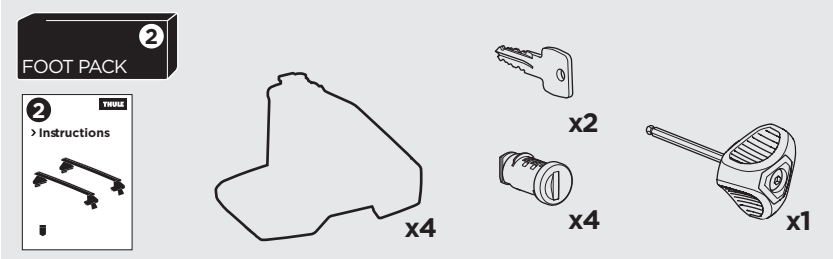

1

Kit 5068 MAZDA CX-9, 5-dr SUV, 16-

ISO 11154-E

THULE WingBar Evo	THULE WingBar Edge	THULE WingBar	THULE SquareBar	Evo X (scale)	Edge X (scale)
MAZDA CX-9, 5-dr SUV, 16-				50	0

THULE ProBar	THULE SlideBar	X (mm/inch)
MAZDA CX-9, 5-dr SUV, 16-		1151 mm / 45 3/8"

THULE WingBar Evo	THULE WingBar Edge	THULE WingBar	THULE SquareBar	Evo Y (scale)	Edge Y (scale)
MAZDA CX-9, 5-dr SUV, 16-				45,5	F

THULE ProBar	THULE SlideBar	Y (mm/inch)
MAZDA CX-9, 5-dr SUV, 16-		1106 mm / 43 1/2"

	W (mm/inch)	Z (mm/inch)
MAZDA CX-9, 5-dr SUV, 16-	720 mm / 28 3/8"	300 mm / 11 3/4"