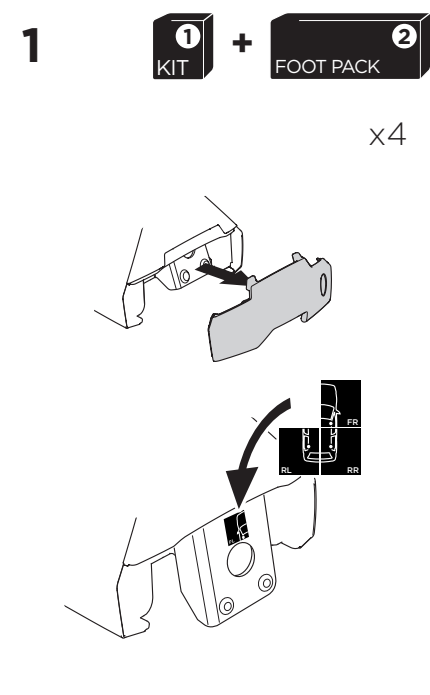

1

Kit 5068 MAZDA CX-9, 5-dr SUV, 16-

ISO 11154-E

THULE WingBar Evo	THULE WingBar Edge	THULE WingBar	THULE SquareBar	Evo X (scale)	Edge X (scale)
MAZDA CX-9, 5-dr SUV, 16-				50	0

THULE ProBar	THULE SlideBar	X (mm/inch)
MAZDA CX-9, 5-dr SUV, 16-		1151 mm / 45 3/8"

THULE WingBar Evo	THULE WingBar Edge	THULE WingBar	THULE SquareBar	Evo Y (scale)	Edge Y (scale)
MAZDA CX-9, 5-dr SUV, 16-				45,5	F

THULE ProBar	THULE SlideBar	Y (mm/inch)
MAZDA CX-9, 5-dr SUV, 16-		1106 mm / 43 1/2"

	W (mm/inch)	Z (mm/inch)
MAZDA CX-9, 5-dr SUV, 16-	720 mm / 28 3/8"	300 mm / 11 3/4"