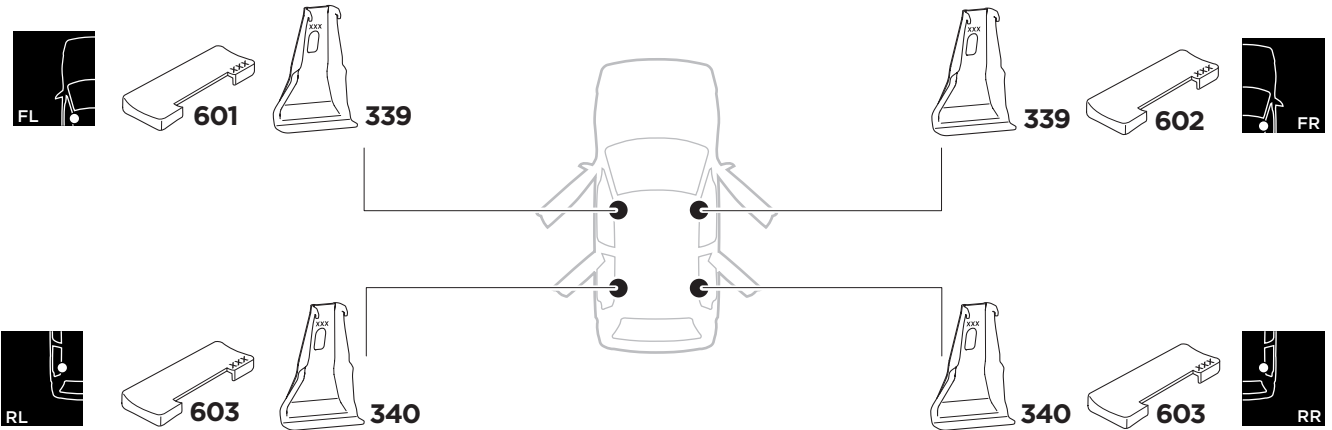

1

Kit 5068 MAZDA CX-9, 5-dr SUV, 16-

ISO 11154-E

THULE WingBar Evo	THULE WingBar Edge	THULE WingBar	THULE SquareBar	Evo X (scale)	Edge X (scale)
MAZDA CX-9, 5-dr SUV, 16-				50	0

THULE ProBar	THULE SlideBar	X (mm/inch)
MAZDA CX-9, 5-dr SUV, 16-		1151 mm / 45 3/8"

THULE WingBar Evo	THULE WingBar Edge	THULE WingBar	THULE SquareBar	Evo Y (scale)	Edge Y (scale)
MAZDA CX-9, 5-dr SUV, 16-				45,5	F

THULE ProBar	THULE SlideBar	Y (mm/inch)
MAZDA CX-9, 5-dr SUV, 16-		1106 mm / 43 1/2"

	W (mm/inch)	Z (mm/inch)
MAZDA CX-9, 5-dr SUV, 16-	720 mm / 28 3/8"	300 mm / 11 3/4"