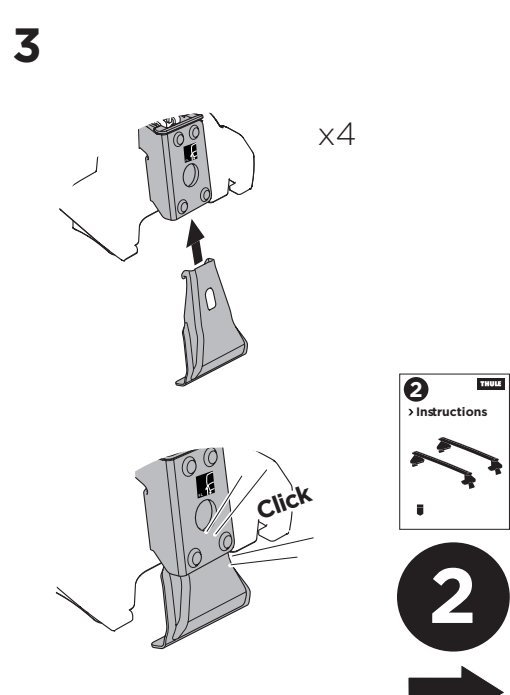

1

Kit 5068 MAZDA CX-9, 5-dr SUV, 16-

ISO 11154-E

THULE WingBar Evo	THULE WingBar Edge	THULE WingBar	THULE SquareBar	Evo X (scale)	Edge X (scale)
MAZDA CX-9, 5-dr SUV, 16-				50	0

THULE ProBar	THULE SlideBar	X (mm/inch)
MAZDA CX-9, 5-dr SUV, 16-		1151 mm / 45 3/8"

THULE WingBar Evo	THULE WingBar Edge	THULE WingBar	THULE SquareBar	Evo Y (scale)	Edge Y (scale)
MAZDA CX-9, 5-dr SUV, 16-				45,5	F

THULE ProBar	THULE SlideBar	Y (mm/inch)
MAZDA CX-9, 5-dr SUV, 16-		1106 mm / 43 1/2"

	W (mm/inch)	Z (mm/inch)
MAZDA CX-9, 5-dr SUV, 16-	720 mm / 28 3/8"	300 mm / 11 3/4"