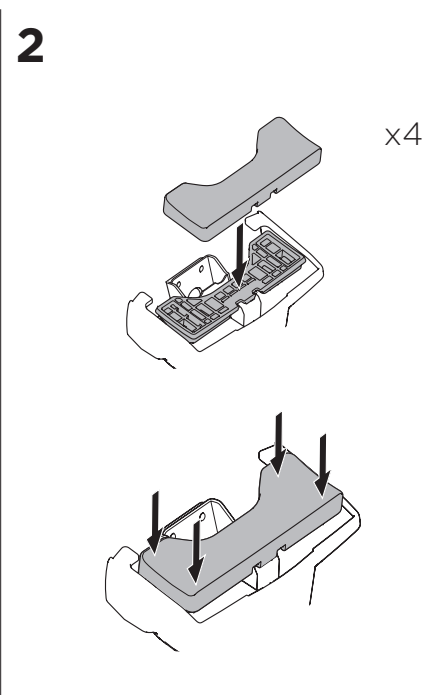

1

Kit 5068 MAZDA CX-9, 5-dr SUV, 16-

ISO 11154-E

THULE WingBar Evo	THULE WingBar Edge	THULE WingBar	THULE SquareBar	Evo X (scale)	Edge X (scale)
MAZDA CX-9, 5-dr SUV, 16-				50	0

THULE ProBar	THULE SlideBar	X (mm/inch)
MAZDA CX-9, 5-dr SUV, 16-		1151 mm / 45 3/8"

THULE WingBar Evo	THULE WingBar Edge	THULE WingBar	THULE SquareBar	Evo Y (scale)	Edge Y (scale)
MAZDA CX-9, 5-dr SUV, 16-				45,5	F

THULE ProBar	THULE SlideBar	Y (mm/inch)
MAZDA CX-9, 5-dr SUV, 16-		1106 mm / 43 1/2"

	W (mm/inch)	Z (mm/inch)
MAZDA CX-9, 5-dr SUV, 16-	720 mm / 28 3/8"	300 mm / 11 3/4"