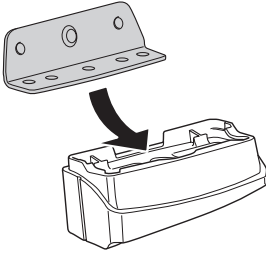

*North America

This kit is only for vehicles with fixpoint mounting.

ISO 11154-E

183068

C.20181211
509-3068-08

Bring your life

thule.com

2**A****B**