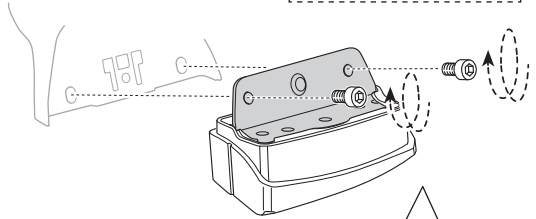

*North America

This kit is only for vehicles with fixpoint mounting.

ISO 11154-E

183068

C.20181211
509-3068-08

Bring your life

thule.com

2**A****B**