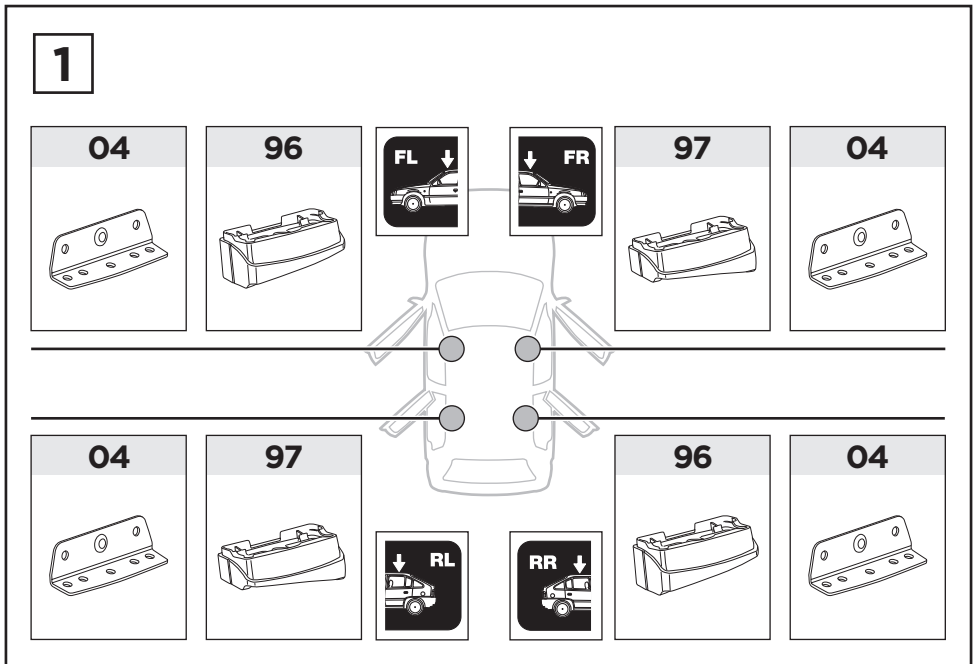

*North America

This kit is only for vehicles with fixpoint mounting.

ISO 11154-E

183068

C.20181211
509-3068-08

Bring your life

thule.com

2**A****B**