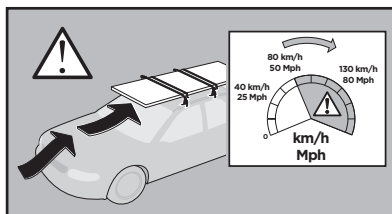

*North America

This kit is only for vehicles with fixpoint mounting.

ISO 11154-E

183068

C.20181211
509-3068-08

Bring your life

thule.com

2**A****B**