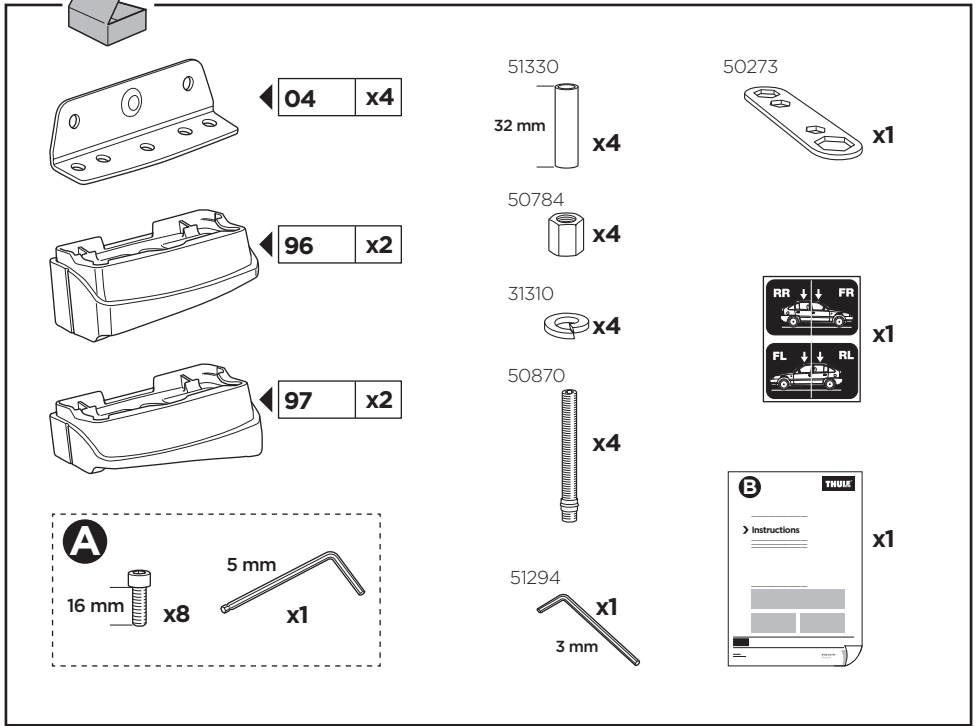

*North America

This kit is only for vehicles with fixpoint mounting.

ISO 11154-E

183068

C.20181211
509-3068-08

Bring your life

thule.com

2**A****B**