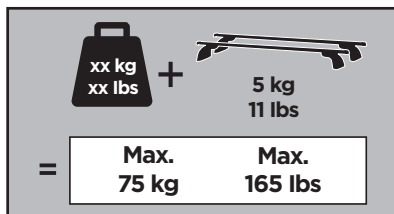

Thule XT Kit 3039

> Instructions

BMW 1-Series, 2-dr Coupé, 07-

BMW 3-Series, 2-dr Coupé, 06-

BMW 5-Series GT, 4-dr Sedan, 09-

This kit is only for vehicles with fixpoint mounting.

ISO 11154-E

183039