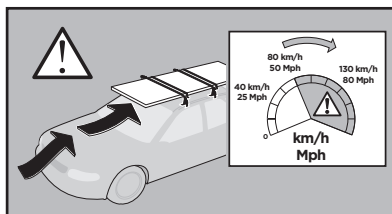

Thule XT Kit 3039

> Instructions

BMW 1-Series, 2-dr Coupé, 07-

BMW 3-Series, 2-dr Coupé, 06-

BMW 5-Series GT, 4-dr Sedan, 09-

This kit is only for vehicles with fixpoint mounting.

ISO 11154-E

183039