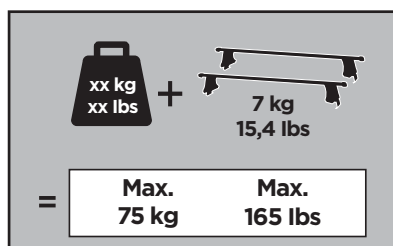

THULE
SWEDEN

Thule Rapid System Kit 1745

> Instructions

CHEVROLET Silverado, 4-dr Crew Cab, 14-18

CHEVROLET Silverado, 4-dr Double Cab, 14-18

CHEVROLET Silverado 2500/3500 HD, 4-dr Crew Cab, 15-19

CHEVROLET Silverado 2500/3500 HD, 4-dr Double Cab, 15-19

GMC Sierra, 4-dr Crew Cab, 14-18

GMC Sierra, 4-dr Double Cab, 14-18

GMC Sierra 2500/3500 HD, 4-dr Crew Cab, 15-19

GMC Sierra 2500/3500 HD, 4-dr Double Cab, 15-19

ISO 11154-E

141745
C.20180903
519-1745-02

Bring your life
thule.com