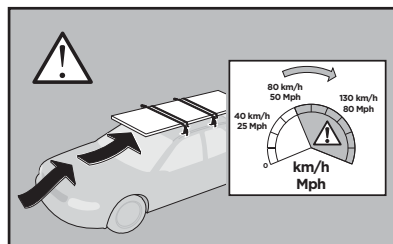

Thule Rapid System Kit 1745

> Instructions

CHEVROLET Silverado, 4-dr Crew Cab, 14-18

CHEVROLET Silverado, 4-dr Double Cab, 14-18

CHEVROLET Silverado 2500/3500 HD, 4-dr Crew Cab, 15-19

CHEVROLET Silverado 2500/3500 HD, 4-dr Double Cab, 15-19

GMC Sierra, 4-dr Crew Cab, 14-18

GMC Sierra, 4-dr Double Cab, 14-18

GMC Sierra 2500/3500 HD, 4-dr Crew Cab, 15-19

GMC Sierra 2500/3500 HD, 4-dr Double Cab, 15-19