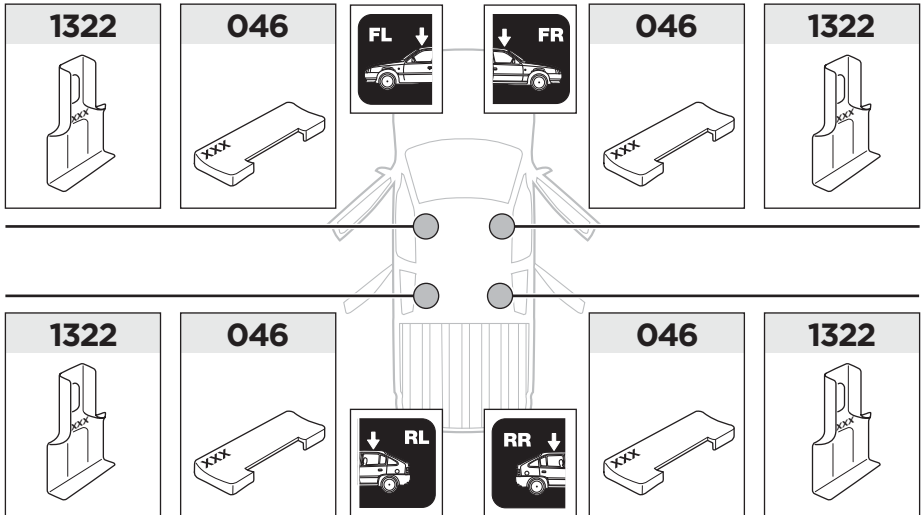

2

CHEVROLET Silverado, 4-dr Crew Cab, 14-18

CHEVROLET Silverado, 4-dr Double Cab, 14-18

CHEVROLET Silverado 2500/3500 HD, 4-dr Crew Cab, 15-19

CHEVROLET Silverado 2500/3500 HD, 4-dr Double Cab, 15-19

GMC Sierra, 4-dr Crew Cab, 14-18

GMC Sierra, 4-dr Double Cab, 14-18

GMC Sierra 2500/3500 HD, 4-dr Crew Cab, 15-19

GMC Sierra 2500/3500 HD, 4-dr Double Cab, 15-19