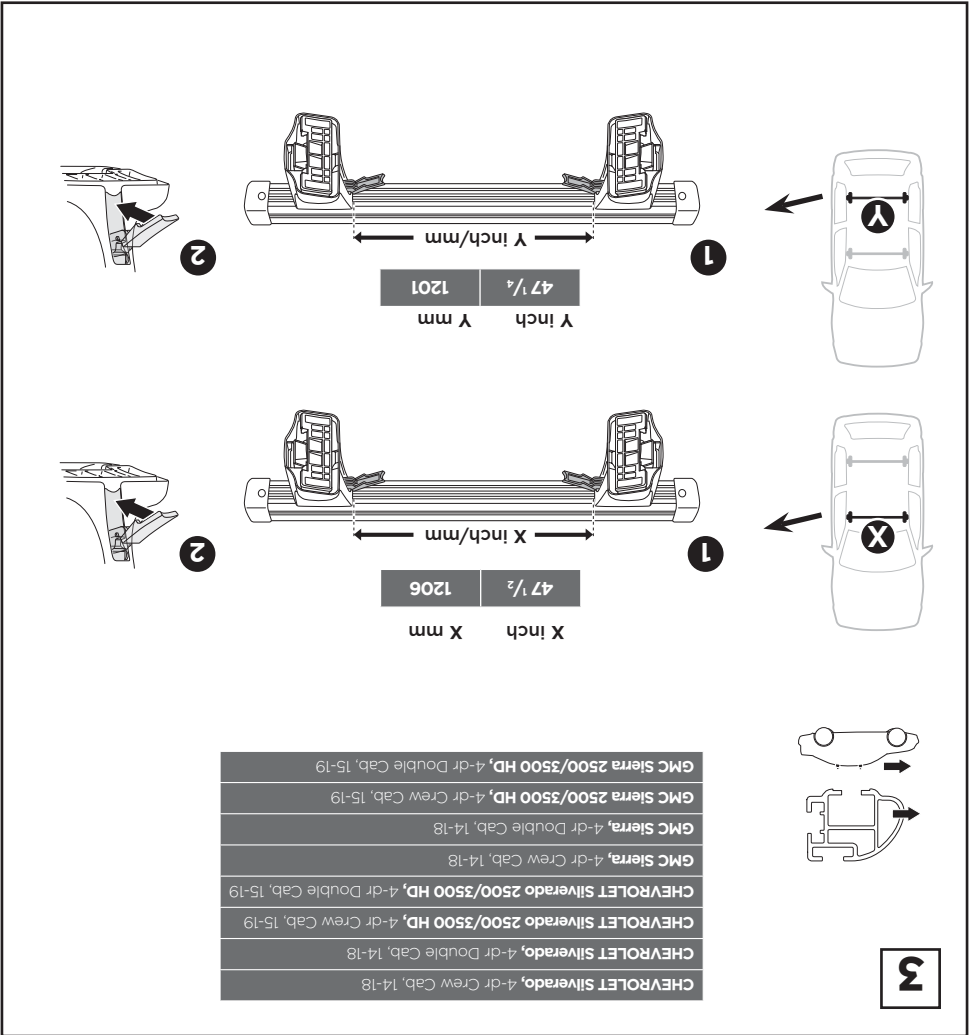

FR

FL

046

1322

CHEVROLET Silverado, 4-dr Crew Cab, 14-18
CHEVROLET Silverado, 4-dr Double Cab, 14-18
CHEVROLET Silverado 2500/3500 HD, 4-dr Crew Cab, 15-19
CHEVROLET Silverado 2500/3500 HD, 4-dr Double Cab, 15-19
GMC Sierra, 4-dr Crew Cab, 14-18
GMC Sierra, 4-dr Double Cab, 14-18
GMC Sierra 2500/3500 HD, 4-dr Crew Cab, 15-19
GMC Sierra 2500/3500 HD, 4-dr Double Cab, 15-19

2

1

instructions

C.20180903: 519-1745-02

Kit 1745

- CHEVROLET Silverado, 4-dr Crew Cab, 14-18
- CHEVROLET Silverado, 4-dr Double Cab, 14-18
- CHEVROLET Silverado 2500/3500 HD, 4-dr Crew Cab, 15-19
- CHEVROLET Silverado 2500/3500 HD, 4-dr Double Cab, 15-19
- GMC Sierra, 4-dr Crew Cab, 14-18
- GMC Sierra, 4-dr Double Cab, 14-18
- GMC Sierra 2500/3500 HD, 4-dr Crew Cab, 15-19
- GMC Sierra 2500/3500 HD, 4-dr Double Cab, 15-19