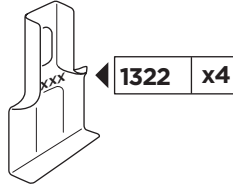

GMC Sierra, 4-dr Crew Cab, 14-18

GMC Sierra, 4-dr Double Cab, 14-18

GMC Sierra 2500/3500 HD, 4-dr Crew Cab, 15-19

GMC Sierra 2500/3500 HD, 4-dr Double Cab, 15-19

ISO 11154-E

141745
C.20180903
519-1745-02

Bring your life
thule.com

1

- CHEVROLET Silverado**, 4-dr Crew Cab, 14-18
- CHEVROLET Silverado**, 4-dr Double Cab, 14-18
- CHEVROLET Silverado 2500/3500 HD**, 4-dr Crew Cab, 15-19
- CHEVROLET Silverado 2500/3500 HD**, 4-dr Double Cab, 15-19
- GMC Sierra**, 4-dr Crew Cab, 14-18
- GMC Sierra**, 4-dr Double Cab, 14-18
- GMC Sierra 2500/3500 HD**, 4-dr Crew Cab, 15-19
- GMC Sierra 2500/3500 HD**, 4-dr Double Cab, 15-19

X (scale)	X (mm)	X (inch)
55,5	1206	47 1/2

Y (scale)	Y (mm)	Y (inch)
55	1201	47 1/4

2

CHEVROLET Silverado, 4-dr Crew Cab, 14-18

CHEVROLET Silverado, 4-dr Double Cab, 14-18

CHEVROLET Silverado 2500/3500 HD, 4-dr Crew Cab, 15-19