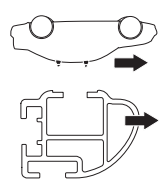

FR

FL

046

1322

CHEVROLET Silverado, 4-dr Crew Cab, 14-18
CHEVROLET Silverado, 4-dr Double Cab, 14-18
CHEVROLET Silverado 2500/3500 HD, 4-dr Crew Cab, 15-19
CHEVROLET Silverado 2500/3500 HD, 4-dr Double Cab, 15-19
GMC Sierra, 4-dr Crew Cab, 14-18
GMC Sierra, 4-dr Double Cab, 14-18
GMC Sierra 2500/3500 HD, 4-dr Crew Cab, 15-19
GMC Sierra 2500/3500 HD, 4-dr Double Cab, 15-19

2

1

instructions

C.20180903: 519-1745-02

Kit 1745

- CHEVROLET Silverado, 4-dr Crew Cab, 14-18
- CHEVROLET Silverado, 4-dr Double Cab, 14-18
- CHEVROLET Silverado 2500/3500 HD, 4-dr Crew Cab, 15-19
- CHEVROLET Silverado 2500/3500 HD, 4-dr Double Cab, 15-19
- GMC Sierra, 4-dr Crew Cab, 14-18
- GMC Sierra, 4-dr Double Cab, 14-18
- GMC Sierra 2500/3500 HD, 4-dr Crew Cab, 15-19
- GMC Sierra 2500/3500 HD, 4-dr Double Cab, 15-19