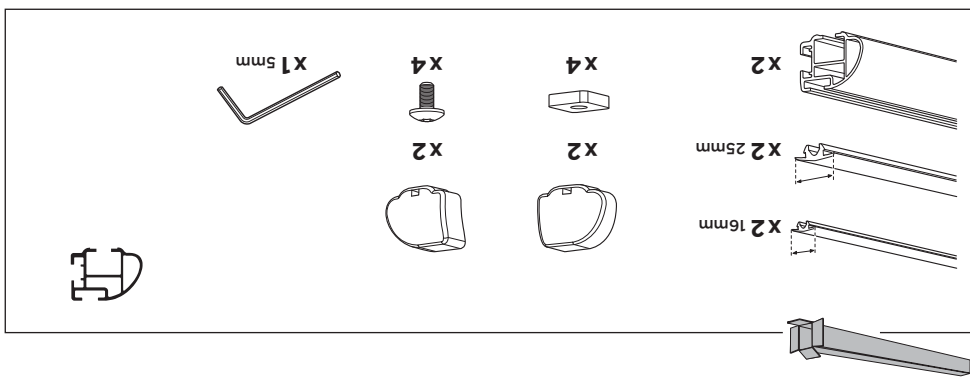

2

1

instructions

C.20180903: 519-1745-02

Kit 1745

- CHEVROLET Silverado, 4-dr Crew Cab, 14-18
- CHEVROLET Silverado, 4-dr Double Cab, 14-18
- CHEVROLET Silverado 2500/3500 HD, 4-dr Crew Cab, 15-19
- CHEVROLET Silverado 2500/3500 HD, 4-dr Double Cab, 15-19
- GMC Sierra, 4-dr Crew Cab, 14-18
- GMC Sierra, 4-dr Double Cab, 14-18
- GMC Sierra 2500/3500 HD, 4-dr Crew Cab, 15-19
- GMC Sierra 2500/3500 HD, 4-dr Double Cab, 15-19