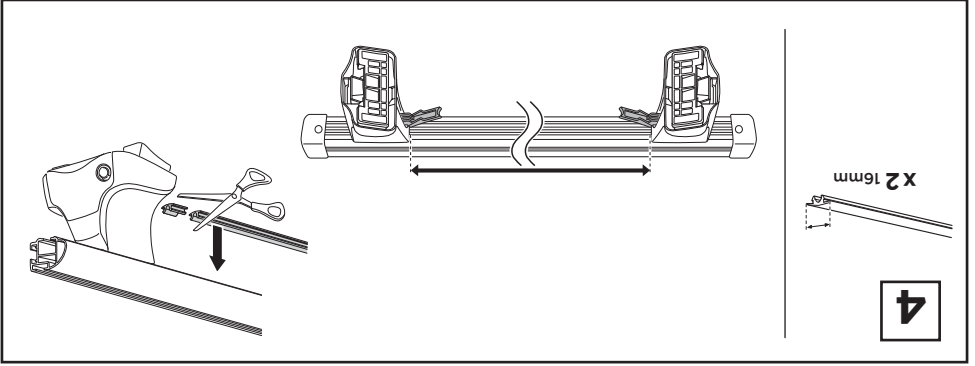

2

1

instructions

C.20180903: 519-1745-02

Kit 1745

- CHEVROLET Silverado, 4-dr Crew Cab, 14-18
- CHEVROLET Silverado, 4-dr Double Cab, 14-18
- CHEVROLET Silverado 2500/3500 HD, 4-dr Crew Cab, 15-19
- CHEVROLET Silverado 2500/3500 HD, 4-dr Double Cab, 15-19
- GMC Sierra, 4-dr Crew Cab, 14-18
- GMC Sierra, 4-dr Double Cab, 14-18
- GMC Sierra 2500/3500 HD, 4-dr Crew Cab, 15-19
- GMC Sierra 2500/3500 HD, 4-dr Double Cab, 15-19