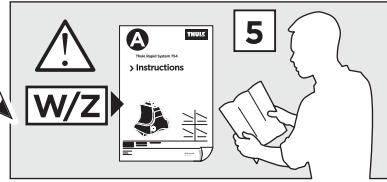

3

CHEVROLET Silverado, 4-dr Crew Cab, 14-18

CHEVROLET Silverado, 4-dr Double Cab, 14-18

CHEVROLET Silverado 2500/3500 HD, 4-dr Crew Cab, 15-19

CHEVROLET Silverado 2500/3500 HD, 4-dr Double Cab, 15-19

GMC Sierra, 4-dr Crew Cab, 14-18

GMC Sierra, 4-dr Double Cab, 14-18

GMC Sierra 2500/3500 HD, 4-dr Crew Cab, 15-19

GMC Sierra 2500/3500 HD, 4-dr Double Cab, 15-19

W (mm)	Z (mm)	W (inch)	Z (inch)
295	700	11 ⁵/₈	27 ¹/₂