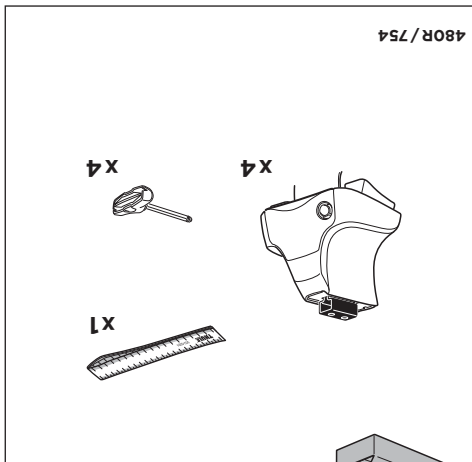

2

1

instructions

C.20180903: 519-1745-02

Kit 1745

- CHEVROLET Silverado, 4-dr Crew Cab, 14-18
- CHEVROLET Silverado, 4-dr Double Cab, 14-18
- CHEVROLET Silverado 2500/3500 HD, 4-dr Crew Cab, 15-19
- CHEVROLET Silverado 2500/3500 HD, 4-dr Double Cab, 15-19
- GMC Sierra, 4-dr Crew Cab, 14-18
- GMC Sierra, 4-dr Double Cab, 14-18
- GMC Sierra 2500/3500 HD, 4-dr Crew Cab, 15-19
- GMC Sierra 2500/3500 HD, 4-dr Double Cab, 15-19