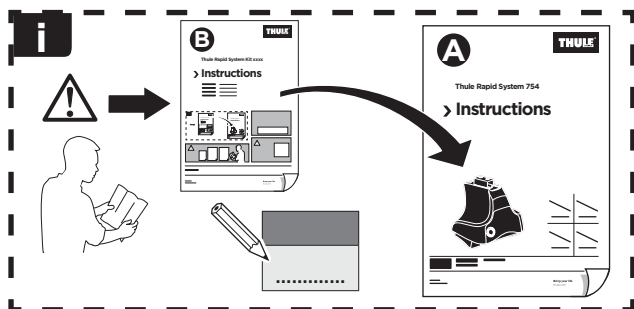

Thule Rapid System Kit 1745

> Instructions

CHEVROLET Silverado, 4-dr Crew Cab, 14-18

CHEVROLET Silverado, 4-dr Double Cab, 14-18

CHEVROLET Silverado 2500/3500 HD, 4-dr Crew Cab, 15-19

CHEVROLET Silverado 2500/3500 HD, 4-dr Double Cab, 15-19

GMC Sierra, 4-dr Crew Cab, 14-18

GMC Sierra, 4-dr Double Cab, 14-18

GMC Sierra 2500/3500 HD, 4-dr Crew Cab, 15-19

GMC Sierra 2500/3500 HD, 4-dr Double Cab, 15-19