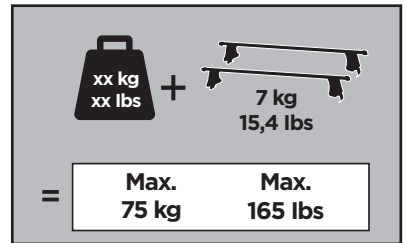

Thule Rapid System Kit 1599

> Instructions

SKODA Fabia (Mk.II.), 5-dr Hatchback, 07-14

ISO 11154-E

127 x2

1085 x2

x1

178 x2

1086 x2

x1

1

	X (scale)	X (mm)	X (inch)
SKODA Fabia (Mk.II.), 5-dr Hatchback, 07-14	33,5	986	38 ⁷ / ₈

	Y (scale)	Y (mm)	Y (inch)
SKODA Fabia (Mk.II.), 5-dr Hatchback, 07-14	29	941	37

2

SKODA Fabia (Mk.II.), 5-dr Hatchback, 07-14

3

	W (mm)	Z (mm)	W (inch)	Z (inch)
SKODA Fabia (Mk.II.), 5-dr Hatchback, 07-14	380	810	15	31 ⁷/₈