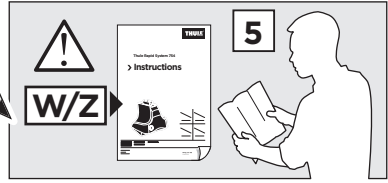

3

	W (mm)	Z (mm)	W (inch)	Z (inch)
SKODA Fabia (Mk.II.), 5-dr Hatchback, 07-14	380	810	15	31 ⁷/₈