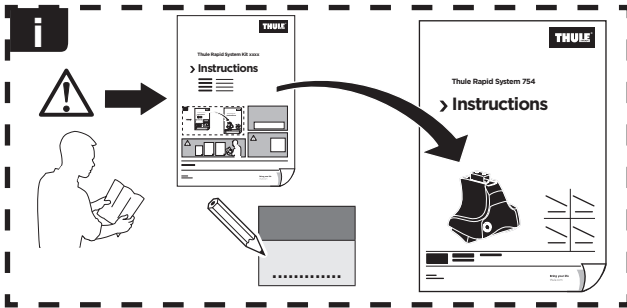

Thule Rapid System Kit 1398

> Instructions

SEAT León, 5-dr Hatchback, 05-12

ISO 11154-E

141398
C.20121001
519-1398-03

Bring your life
thule.com

1

	X (scale)	X (mm)	X (inch)
SEAT León, 5-dr Hatchback, 05-12	37	1021	40 ¹ / ₄

	Y (scale)	Y (mm)	Y (inch)
SEAT León, 5-dr Hatchback, 05-12	32	971	38 ¹ / ₄

2

SEAT León, 5-dr Hatchback, 05-12

3

	W (mm)	Z (mm)	W (inch)	Z (inch)
SEAT León, 5-dr Hatchback, 05-12	205	710	8 1/8	28