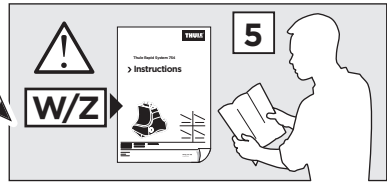

	Y (scale)	Y (mm)	Y (inch)
SEAT León, 5-dr Hatchback, 05-12	32	971	38 ¹ / ₄

2

SEAT León, 5-dr Hatchback, 05-12

3

	W (mm)	Z (mm)	W (inch)	Z (inch)
SEAT León, 5-dr Hatchback, 05-12	205	710	8 1/8	28