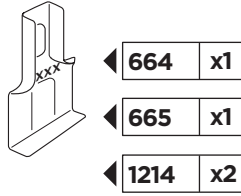

Thule Rapid System Kit 1398

> Instructions

SEAT León, 5-dr Hatchback, 05-12

ISO 11154-E

141398
C.20121001
519-1398-03

Bring your life
thule.com

1

	X (scale)	X (mm)	X (inch)
SEAT León, 5-dr Hatchback, 05-12	37	1021	40 ¹ / ₄

	Y (scale)	Y (mm)	Y (inch)
SEAT León, 5-dr Hatchback, 05-12	32	971	38 ¹ / ₄

2

SEAT León, 5-dr Hatchback, 05-12

3

	W (mm)	Z (mm)	W (inch)	Z (inch)
SEAT León, 5-dr Hatchback, 05-12	205	710	8 1/8	28