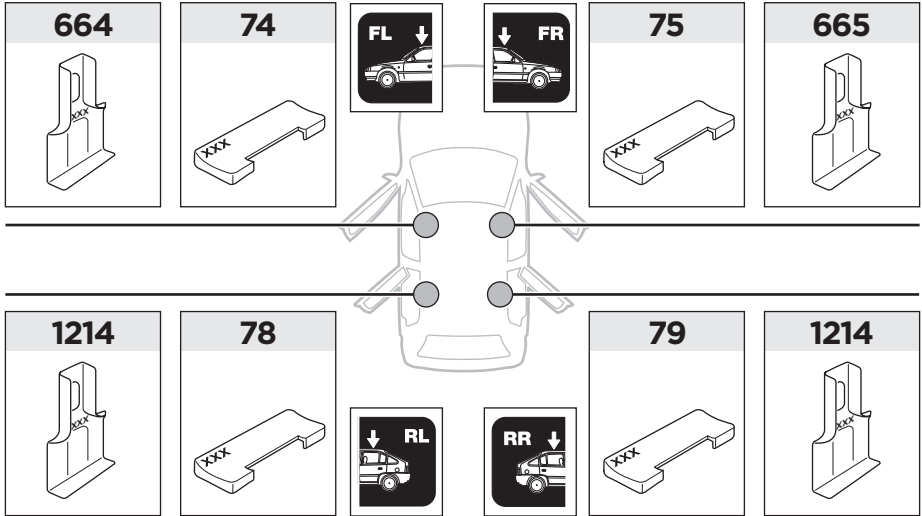

Thule Rapid System Kit 1398

> Instructions

SEAT León, 5-dr Hatchback, 05-12

ISO 11154-E

141398
C.20121001
519-1398-03

Bring your life
thule.com

1

	X (scale)	X (mm)	X (inch)
SEAT León, 5-dr Hatchback, 05-12	37	1021	40 ¹ / ₄

	Y (scale)	Y (mm)	Y (inch)
SEAT León, 5-dr Hatchback, 05-12	32	971	38 ¹ / ₄

2

SEAT León, 5-dr Hatchback, 05-12

3

	W (mm)	Z (mm)	W (inch)	Z (inch)
SEAT León, 5-dr Hatchback, 05-12	205	710	8 1/8	28