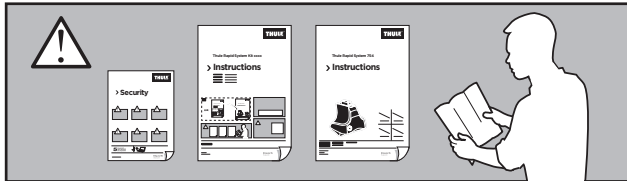

Thule Rapid System Kit 1398

> Instructions

SEAT León, 5-dr Hatchback, 05-12

ISO 11154-E

141398
C.20121001
519-1398-03

Bring your life
thule.com

1

	X (scale)	X (mm)	X (inch)
SEAT León, 5-dr Hatchback, 05-12	37	1021	40 ¹ / ₄