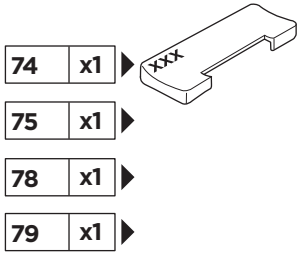

Thule Rapid System Kit 1398

> Instructions

SEAT León, 5-dr Hatchback, 05-12

ISO 11154-E

141398
C.20121001
519-1398-03

Bring your life
thule.com

1

	X (scale)	X (mm)	X (inch)
SEAT León, 5-dr Hatchback, 05-12	37	1021	40 ¹ / ₄

	Y (scale)	Y (mm)	Y (inch)
SEAT León, 5-dr Hatchback, 05-12	32	971	38 ¹ / ₄

2

SEAT León, 5-dr Hatchback, 05-12

3

	W (mm)	Z (mm)	W (inch)	Z (inch)
SEAT León, 5-dr Hatchback, 05-12	205	710	8 1/8	28