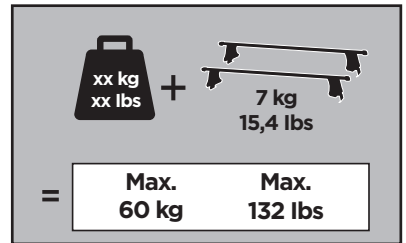

Thule Rapid System Kit 1398

> Instructions

SEAT León, 5-dr Hatchback, 05-12

ISO 11154-E

141398
C.20121001
519-1398-03

Bring your life
thule.com

1

	X (scale)	X (mm)	X (inch)
SEAT León, 5-dr Hatchback, 05-12	37	1021	40 ¹ / ₄

	Y (scale)	Y (mm)	Y (inch)
SEAT León, 5-dr Hatchback, 05-12	32	971	38 ¹ / ₄

2

SEAT León, 5-dr Hatchback, 05-12

3

	W (mm)	Z (mm)	W (inch)	Z (inch)
SEAT León, 5-dr Hatchback, 05-12	205	710	8 1/8	28