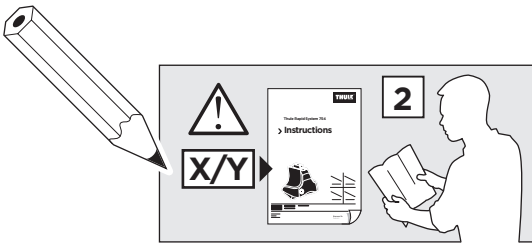

Thule Rapid System Kit 1398

> Instructions

SEAT León, 5-dr Hatchback, 05-12

ISO 11154-E

141398
C.20121001
519-1398-03

Bring your life
thule.com

1

	X (scale)	X (mm)	X (inch)
SEAT León, 5-dr Hatchback, 05-12	37	1021	40 ¹ / ₄

	Y (scale)	Y (mm)	Y (inch)
SEAT León, 5-dr Hatchback, 05-12	32	971	38 ¹ / ₄

2

SEAT León, 5-dr Hatchback, 05-12

3

	W (mm)	Z (mm)	W (inch)	Z (inch)
SEAT León, 5-dr Hatchback, 05-12	205	710	8 1/8	28