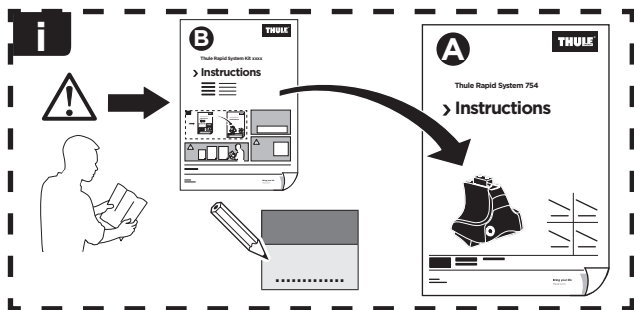

# > Instructions

**HYUNDAI Amica**, 5-dr Hatchback, 00-03

**HYUNDAI Atos Prime**, 5-dr Hatchback, 00-03

**KIA Visto**, 5-dr Hatchback, 00-03

ISO 11154-E

141194

C.20130619  
519-1194-01

Bring your life  
thule.com