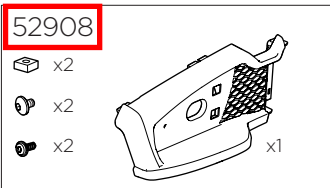

# Thule VeloSpace XT

939

939000: 52691  
939021: 52970

Lock+Key  
No N001-N250 = N....  
Sparepart No 1500001001 - 1500001250

Key  
No N001-N250  
Sparepart No 1500002001 - 1500002250