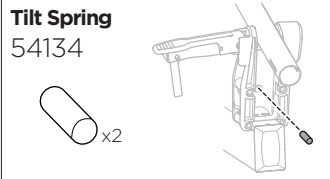

# Thule VeloSpace XT

939

939000: 52691  
939021: 52970

Lock+Key  
No N001-N250 = N....  
Sparepart No 1500001001 - 1500001250

Key  
No N001-N250  
Sparepart No 1500002001 - 1500002250