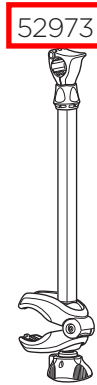

# Thule VeloSpace XT

939

939000: 52691  
939021: 52970

Lock+Key  
No N001-N250 = N....  
Sparepart No 1500001001 - 1500001250

Key  
No N001-N250  
Sparepart No 1500002001 - 1500002250