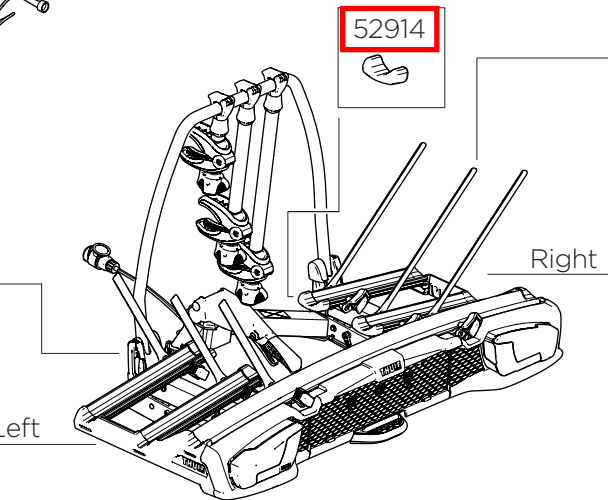

# Thule VeloSpace XT

939

939000: 52691  
939021: 52970

Lock+Key  
No N001-N250 = N....  
Sparepart No 1500001001 - 1500001250

Key  
No N001-N250  
Sparepart No 1500002001 - 1500002250