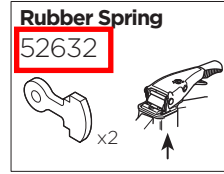

# Thule VeloSpace XT

939

939000: 52691  
939021: 52970

Lock+Key  
No N001-N250 = N....  
Sparepart No 1500001001 - 1500001250

Key  
No N001-N250  
Sparepart No 1500002001 - 1500002250