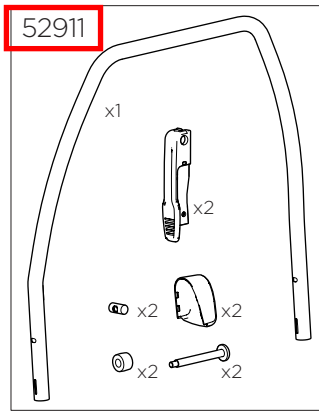

# Thule VeloSpace XT

939

939000: 52691  
939021: 52970

Lock+Key  
No N001-N250 = N....  
Sparepart No 1500001001 - 1500001250

Key  
No N001-N250  
Sparepart No 1500002001 - 1500002250