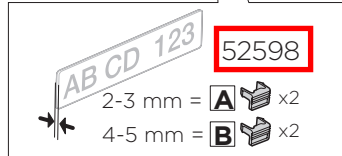

# Thule VeloSpace XT

939

939000: 52691  
939021: 52970

Lock+Key  
No N001-N250 = N....  
Sparepart No 1500001001 - 1500001250

Key  
No N001-N250  
Sparepart No 1500002001 - 1500002250