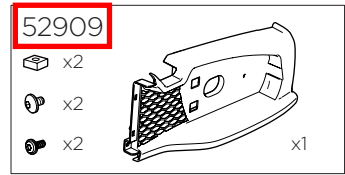

# Thule VeloSpace XT

939

939000: 52691  
939021: 52970

Lock+Key  
No N001-N250 = N....  
Sparepart No 1500001001 - 1500001250

Key  
No N001-N250  
Sparepart No 1500002001 - 1500002250