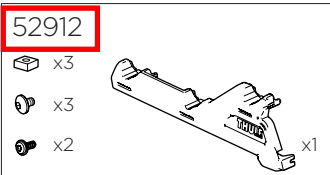

# Thule VeloSpace XT

939

939000: 52691  
939021: 52970

Lock+Key  
No N001-N250 = N....  
Sparepart No 1500001001 - 1500001250

Key  
No N001-N250  
Sparepart No 1500002001 - 1500002250