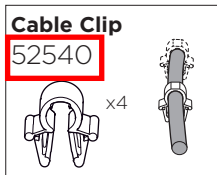

# Thule VeloSpace XT

939

939000: 52691  
939021: 52970

Lock+Key  
No N001-N250 = N....  
Sparepart No 1500001001 - 1500001250

Key  
No N001-N250  
Sparepart No 1500002001 - 1500002250