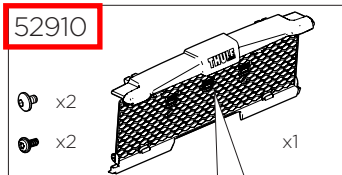

# Thule VeloSpace XT

939

939000: 52691  
939021: 52970

Lock+Key  
No N001-N250 = N....  
Sparepart No 1500001001 - 1500001250

Key  
No N001-N250  
Sparepart No 1500002001 - 1500002250