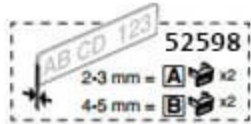

Lamp Left 931021: 52485

Cover lens Left: 52369

Frame Left: 52370

Lamp Right 931021: 52486

Cover lens Right: 52368

Frame Right: 52371