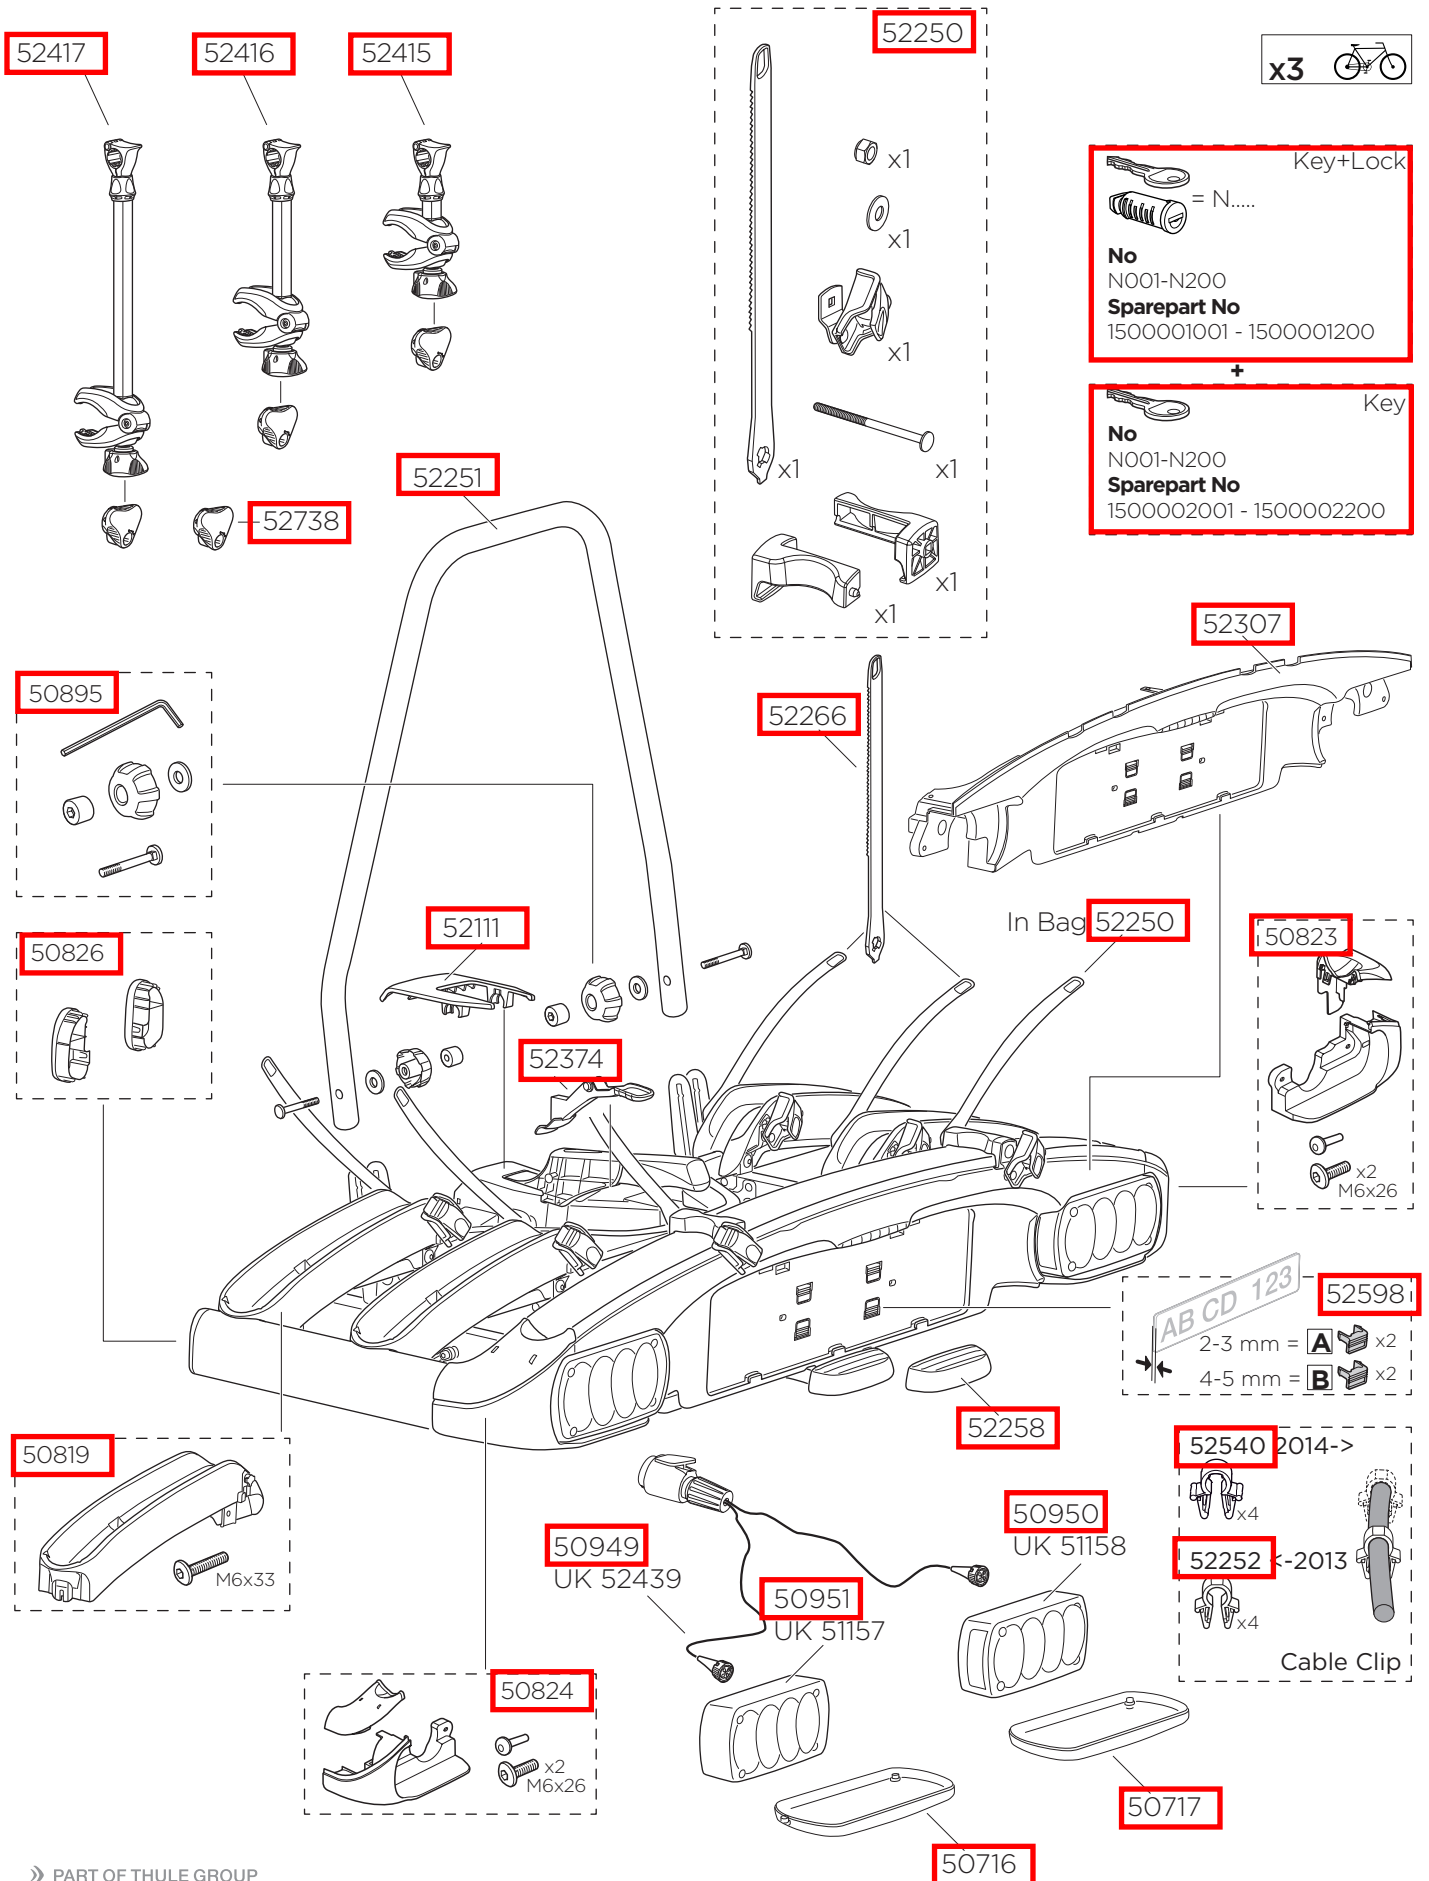

Thule EuroClassic G6

929

THULE
SWEDEN

» PART OF THULE GROUP