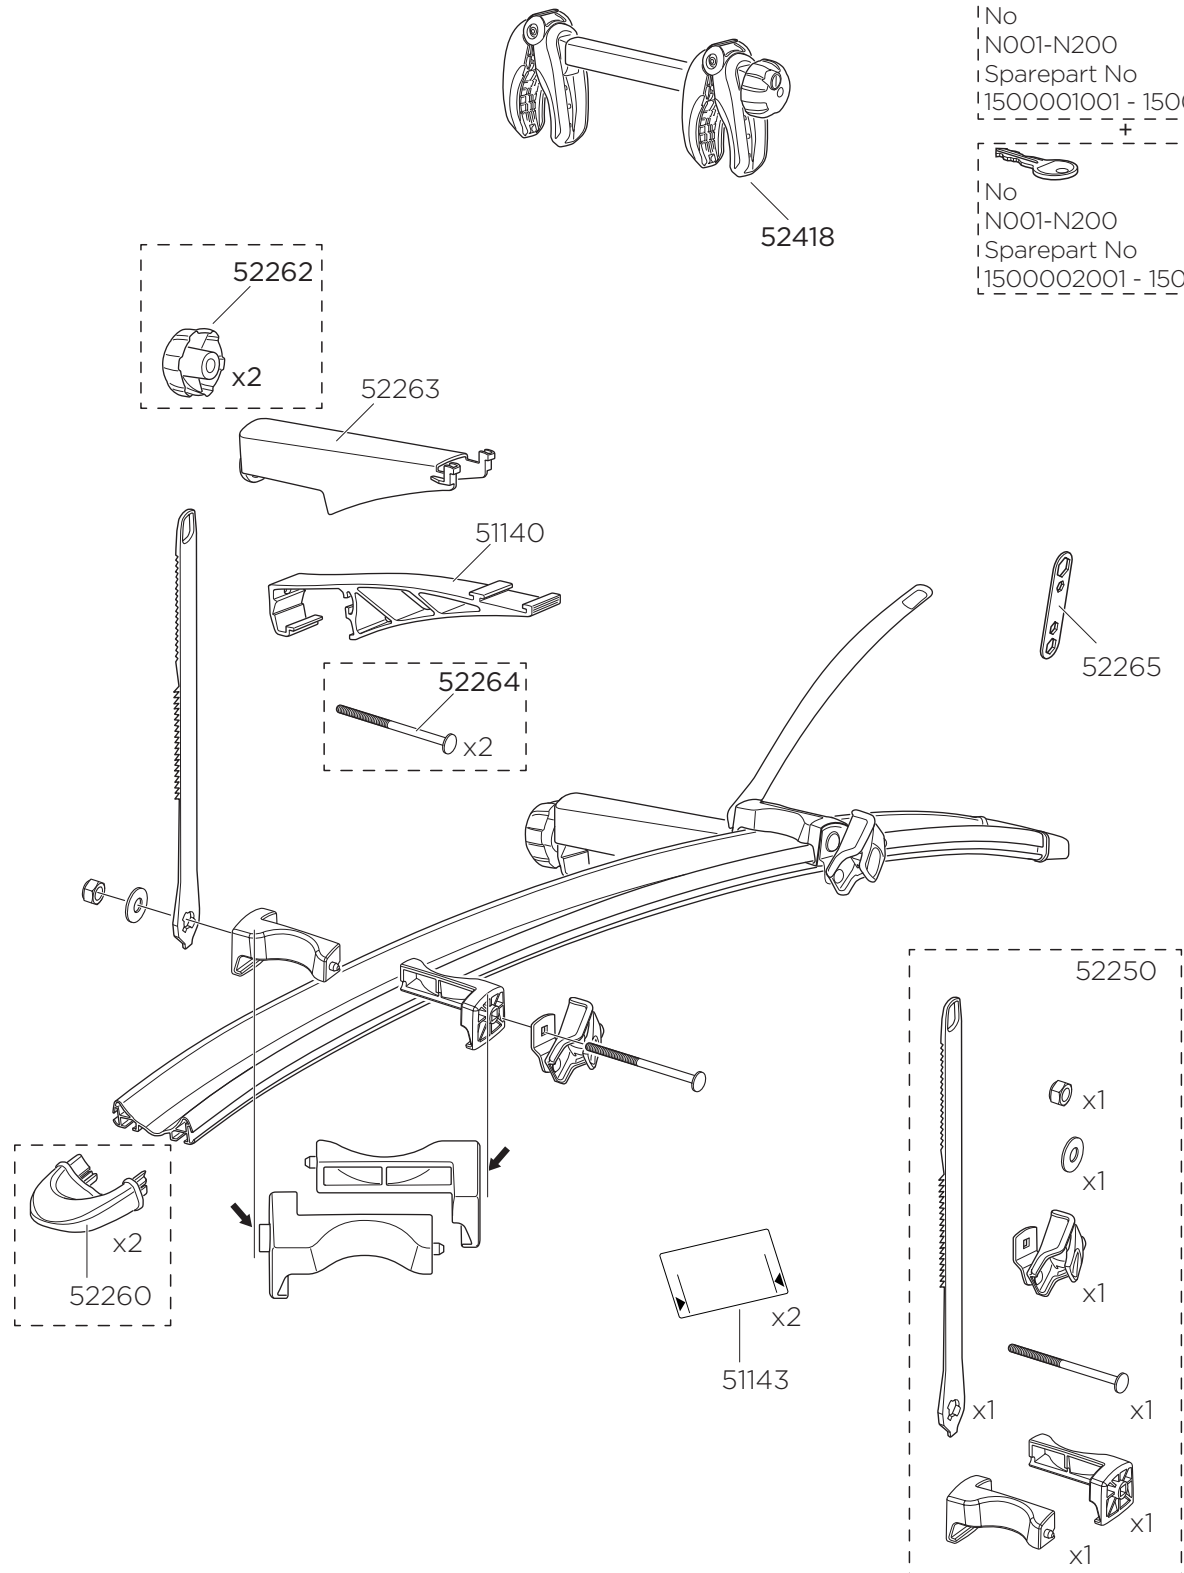

Bike adapter EuroClassic

9281

THULE
SWEDEN

Key+Lock
= N.....
No
N001-N200
Sparepart No
1500001001 - 1500001200
+

Key
No
N001-N200
Sparepart No
1500002001 - 1500002200

» PART OF THULE GROUP