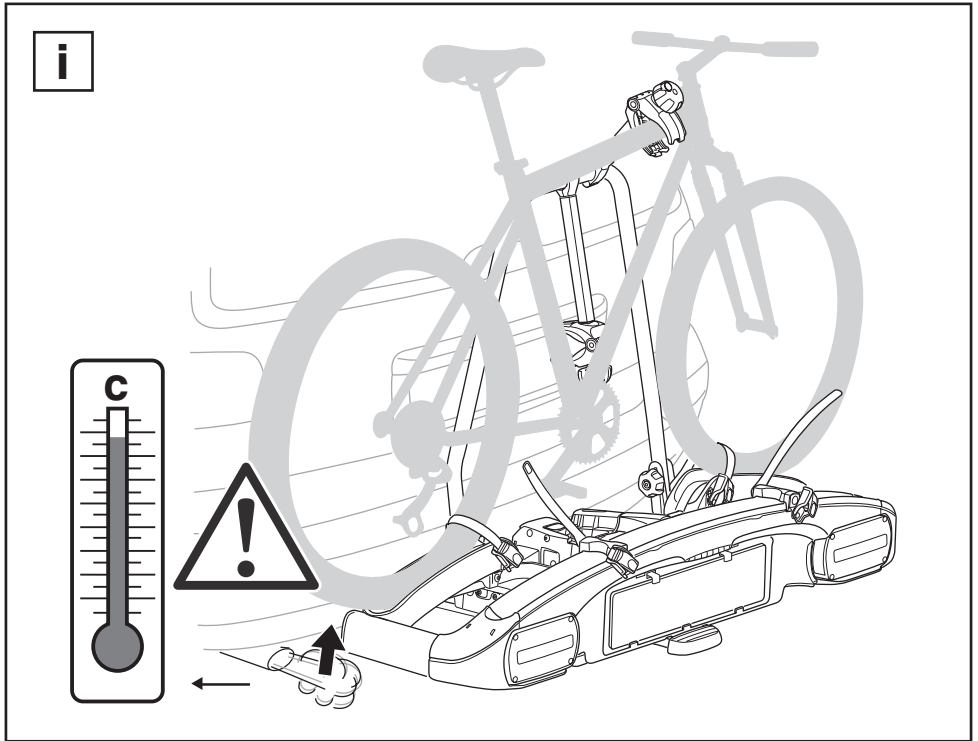

## Thule Heat Shield

# ➤ Instructions

1

2

ok ✓

Not ok

~10 mm

3