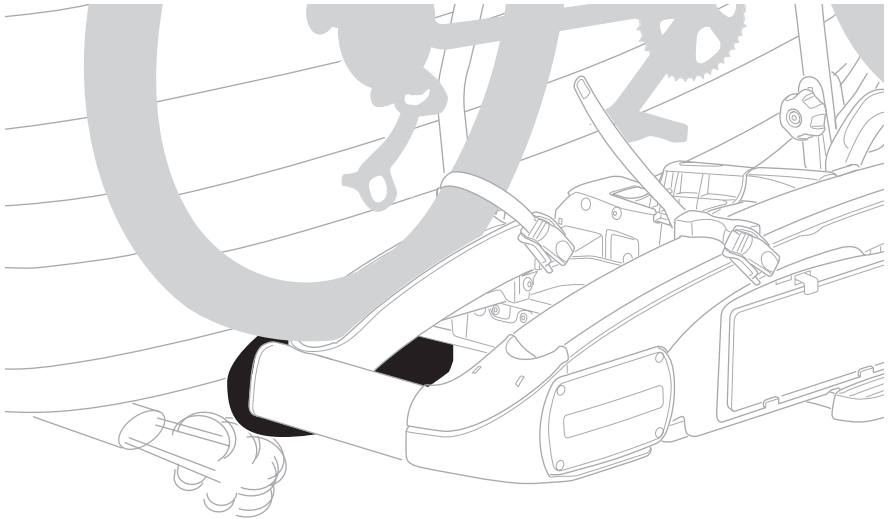

## Thule Heat Shield

# ➤ Instructions

1

2

ok ✓

Not ok

~10 mm

3